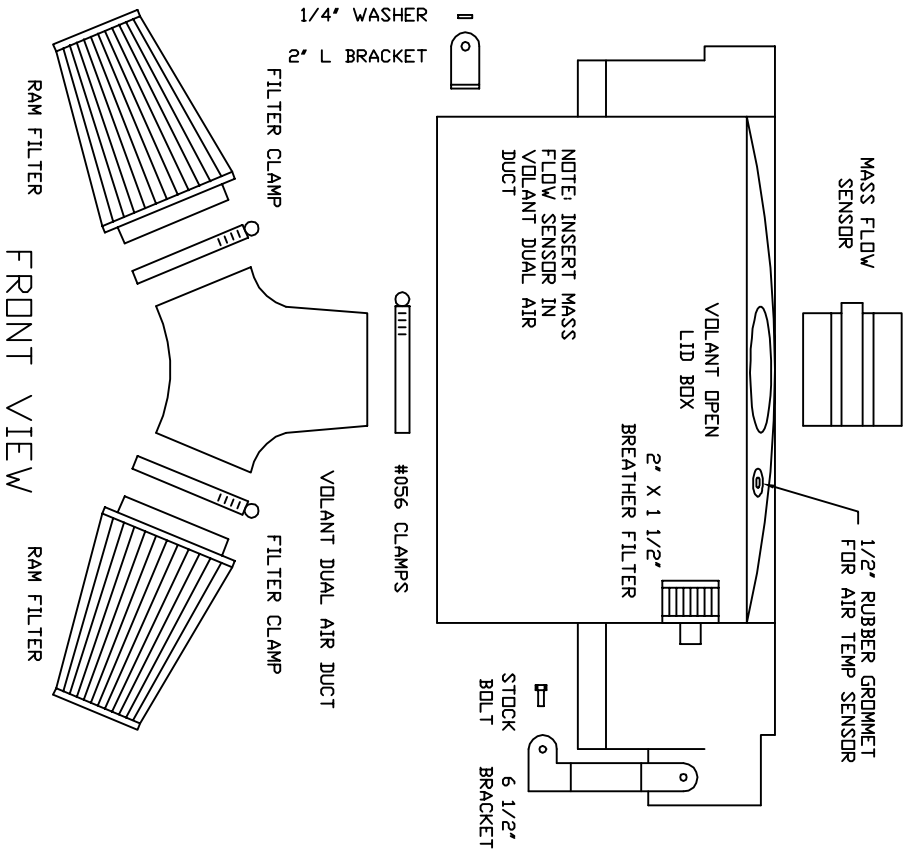

VOLANT AIR INTAKE SYSTEMS
 PART NO.: 15958C3
 INSTALLATION INSTRUCTIONS
 WWW.VOLANTPERFORMANCE.COM
 TECH SUPPORT: (909) 476-7225

15958C3 PARTS LIST

1	VOLANT DUAL AIR DUCT	1	1/2" RUBBER GROMMET
1	VOLANT OPEN LID BOX	1	6 1/2" BRACKET
2	RAM FILTERS W/CLAMPS	1	2" L BRACKET
1	#056 CLAMP	1	3/4" X 44" TRIM W/SPONGE
2	1/4"-20 BOLTS	1	2" X 1 1/2" BREATHER FILTER
2	1/4" LOCK WASHERS		
2	1/4" WASHERS		

- 1/4"-20 BOLT
- 1/4" LOCK WASHER
- 1/4" WASHER
- 2" L BRACKET

- #056 CLAMPS

- STOCK BOLT
- 6 1/2" BRACKET

SIDE VIEW