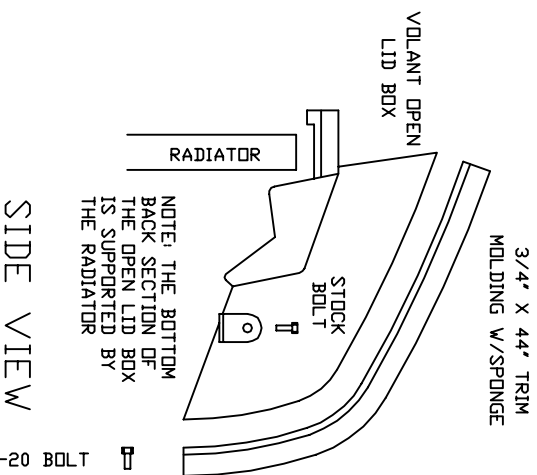

VOLANT AIR INTAKE SYSTEMS
 PART NO.: 15958C3
 INSTALLATION INSTRUCTIONS
 WWW.VOLANTPERFORMANCE.COM
 TECH SUPPORT: (909) 476-7225

15958C3 PARTS LIST

1	VOLANT DUAL AIR DUCT	1	1/2" RUBBER GROMMET
1	VOLANT OPEN LID BOX	1	6 1/2" BRACKET
2	RAM FILTERS W/CLAMPS	1	2" L BRACKET
1	#056 CLAMP	1	3/4" X 44" TRIM W/SPONGE
2	1/4"-20 BOLTS	1	2" X 1 1/2" BREATHER FILTER
2	1/4" LOCK WASHERS		
2	1/4" WASHERS		

- 1/4"-20 BOLT
- 1/4" LOCK WASHER
- 1/4" WASHER
- 2" L BRACKET

- #056 CLAMPS

- STOCK BOLT
- 6 1/2" BRACKET

SIDE VIEW