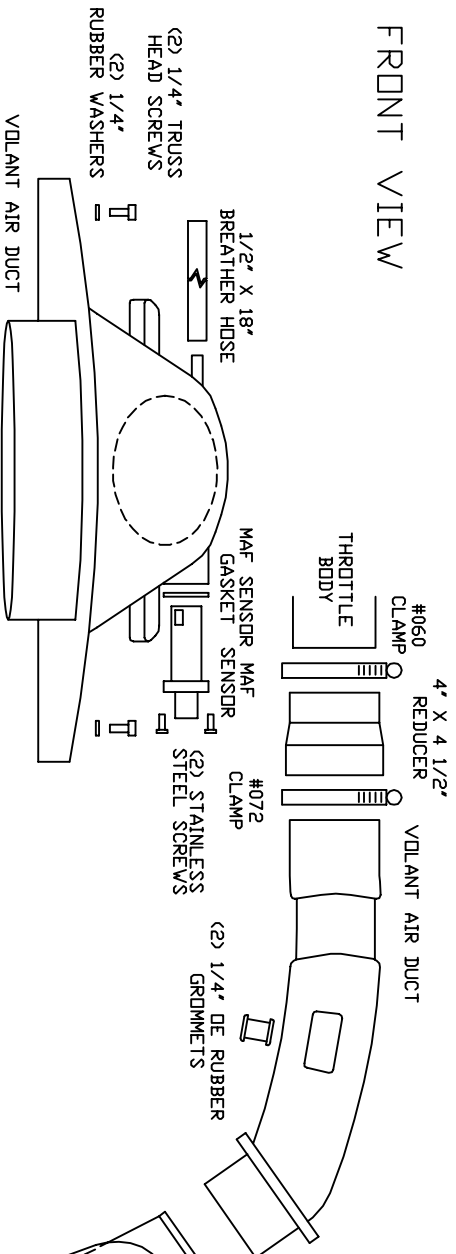

VOLANT AIR INTAKE SYSTEMS
 PART NO.: 15962
 INSTALLATION INSTRUCTIONS
 WWW.VOLANT.COM
 TECH SUPPORT: (909) 476-7225

15962 PARTS LIST

1	VOLANT FILTER BOX	4	1/4" TRUSS HEAD SCREWS
1	VOLANT AIR DUCT	4	1/4" RUBBER WASHERS
1	VOLANT RAM AIR SCOOP	2	3 3/4" X 2 3/8" SLEEVES
2	VOLANT SIDE DUCTS	1	3 3/4" X 3" SLEEVE
1	VOLANT RAM FILTER W/CLAMP	1	MAF SENSOR GASKET
5	#060 CLAMPS	1	1/2" X 18" BREATHER HOSE
1	#072 CLAMP	2	STAINLESS STEEL SCREWS

FRONT VIEW

SIDE VIEW