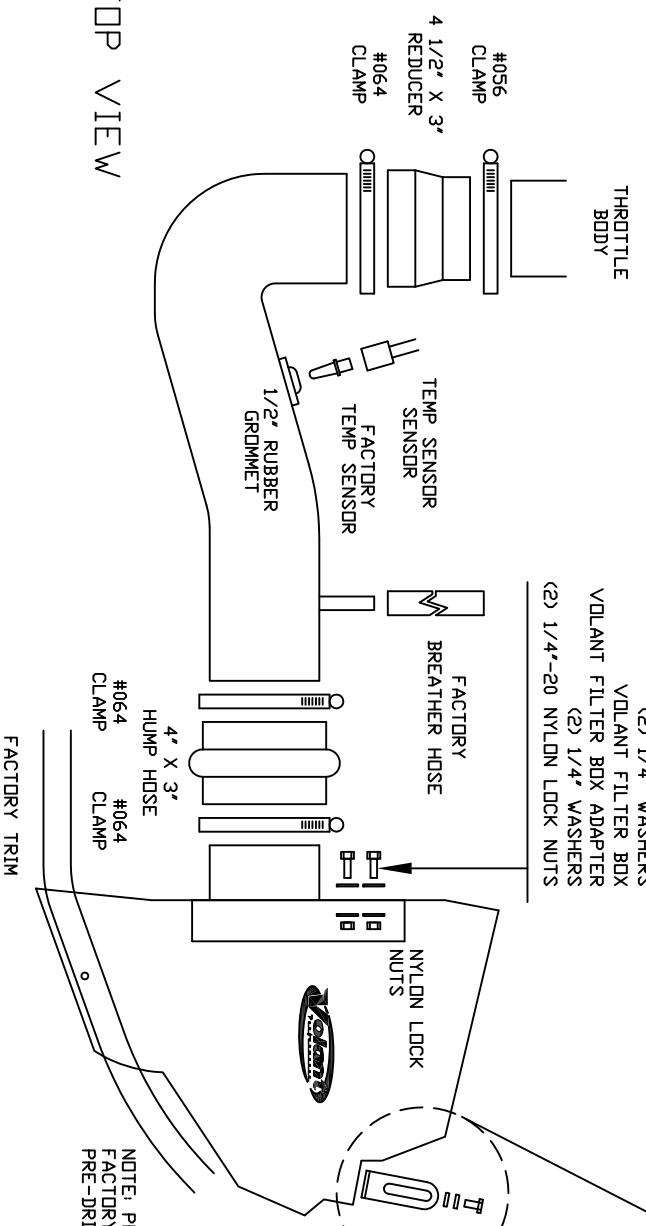

VOLANT COOL AIR INTAKES  
 PART NO.: 16157  
 INSTALLATION INSTRUCTIONS  
 WWW.VOLANT.COM  
 TECH SUPPORT: (909) 481-3888

16157 PARTS LIST			
1	VOLANT FILTER BOX	1	4" X 3" HUMPHOSE
1	VOLANT FILTER BOX ADAPTER	3	1/4"-20 BOLTS
1	VOLANT AIR DUCT	3	1/4" WASHERS
1	RAM FILTER W/CLAMP	1	1/4" LOCK WASHERS
1	#056 CLAMPS	2	1/4"-20 NYLON LOCK NUTS
3	#064 CLAMPS	1	1/2" RUBBER GROMMETS
1	4 1/2" X 3" REDUCER		

SIDE VIEW  
 VOLANT AIR DUCT

- (2) 1/4"-20 BOLTS
- (2) 1/4" WASHERS
- VOLANT FILTER BOX
- VOLANT FILTER BOX ADAPTER
- (2) 1/4" WASHERS
- (2) 1/4"-20 NYLON LOCK NUTS

- 1/4"-20 BOLT
- 1/4" WASHER
- 1/4" LOCK WASHER
- VOLANT BRACKET
- VOLANT FILTER BOX
- STOCK BOLT

TOP VIEW

NOTE: PRESS  
 FACTORY TRIM IN  
 PRE-DRILL HOLE.