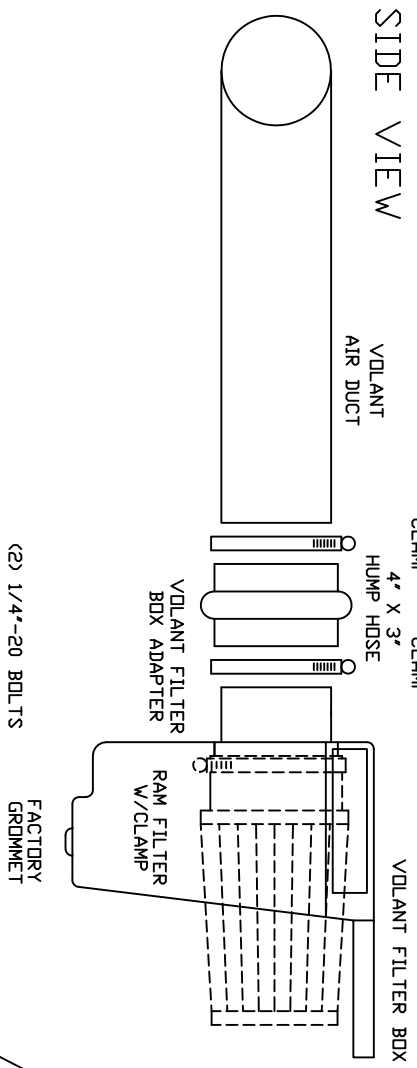

VOLANT COOL AIR INTAKES  
 PART NO.: 16157  
 INSTALLATION INSTRUCTIONS  
 WWW.VOLANT.COM  
 TECH SUPPORT: (909) 481-3888

16157 PARTS LIST			
1	VOLANT FILTER BOX	1	4" X 3" HUMPHOSE
1	VOLANT FILTER BOX ADAPTER	3	1/4"-20 BOLTS
1	VOLANT AIR DUCT	3	1/4" WASHERS
1	RAM FILTER W/CLAMP	1	1/4" LOCK WASHERS
1	#056 CLAMPS	2	1/4"-20 NYLON LOCK NUTS
3	#064 CLAMPS	1	1/2" RUBBER GROMMETS
1	4 1/2" X 3" REDUCER		

SIDE VIEW  
 VOLANT AIR DUCT

- (2) 1/4"-20 BOLTS
- (2) 1/4" WASHERS
- VOLANT FILTER BOX
- VOLANT FILTER BOX ADAPTER
- (2) 1/4" WASHERS
- (2) 1/4"-20 NYLON LOCK NUTS

- 1/4"-20 BOLT
- 1/4" WASHER
- 1/4" LOCK WASHER
- VOLANT BRACKET
- VOLANT FILTER BOX
- STOCK BOLT

TOP VIEW

NOTE: PRESS  
 FACTORY TRIM IN  
 PRE-DRILL HOLE.