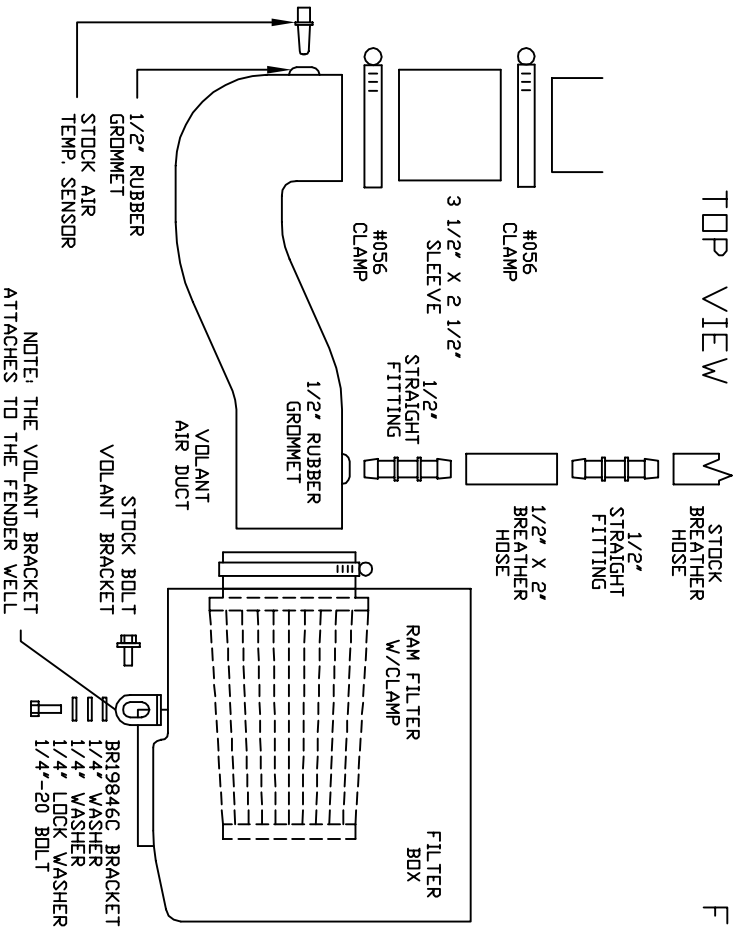

VOLANT AIR INTAKE SYSTEMS  
 PART NO.: 16857151  
 INSTALLATION INSTRUCTIONS  
 WWW.VOLANTPERFORMANCE.COM  
 TECH SUPPORT: (909) 476-7225

16857151 PARTS LIST					
1	VOLANT FILTER BOX	1	3 1/2" X 2 1/2" SLEEVE	1	BR19846C BRACKET (SHORT)
1	VOLANT FILTER BOX LID	1	3" X 2" SLEEVE	1	BR26847 BRACKET (LONG)
1	VOLANT AIR DUCT	3	1/4"-20 BOLTS	2	1/2" RUBBER GROMMET
1	VOLANT RAM AIR SCOOP	5	1/4" WASHERS	2	1/2" STRAIGHT FITTING
1	RAM FILTER W/CLAMP	3	1/4" LOCK WASHERS	1	1/2" X 2" BREATHER HOSE
2	#048 CLAMPS	4	1/4"-20 TRUSS HEAD SCREWS		
2	#056 CLAMPS	4	1/4" RUBBER WASHERS		

**FRONT VIEW** (4) 1/4"-20 TRUSS HEAD SCREWS (4) 1/4" RUBBER WASHERS