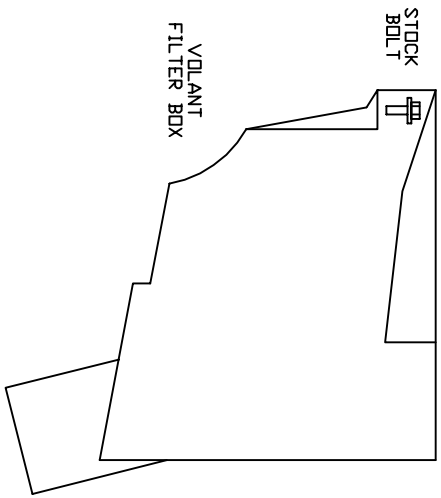

VOLANT AIR INTAKE SYSTEMS
 PART NO.: 176386
 INSTALLATION INSTRUCTIONS
 WWW.VOLANTPERFORMANCE.COM
 TECH SUPPORT: (909) 476-7225

176386 PARTS LIST			
1	VOLANT FILTER BOX	4	1/4"-20 TRUSS HEAD SCREWS
1	VOLANT FILTER BOX LID	4	1/4" RUBBER WASHERS
1	VOLANT AIR DUCT	1	3" X 2 1/2" SLEEVE
1	VOLANT FILTER BOX ADAPTER	1	3 3/4" X 3" HUMP HOSE
1	POWERCORE FILTER W/CLAMP	1	1/2" RUBBER GROMMET
2	#048 CLAMPS	1	1/2" X 15" BREATHHER HOSE
2	#056 CLAMPS		

SIDE VIEW

TOP VIEW