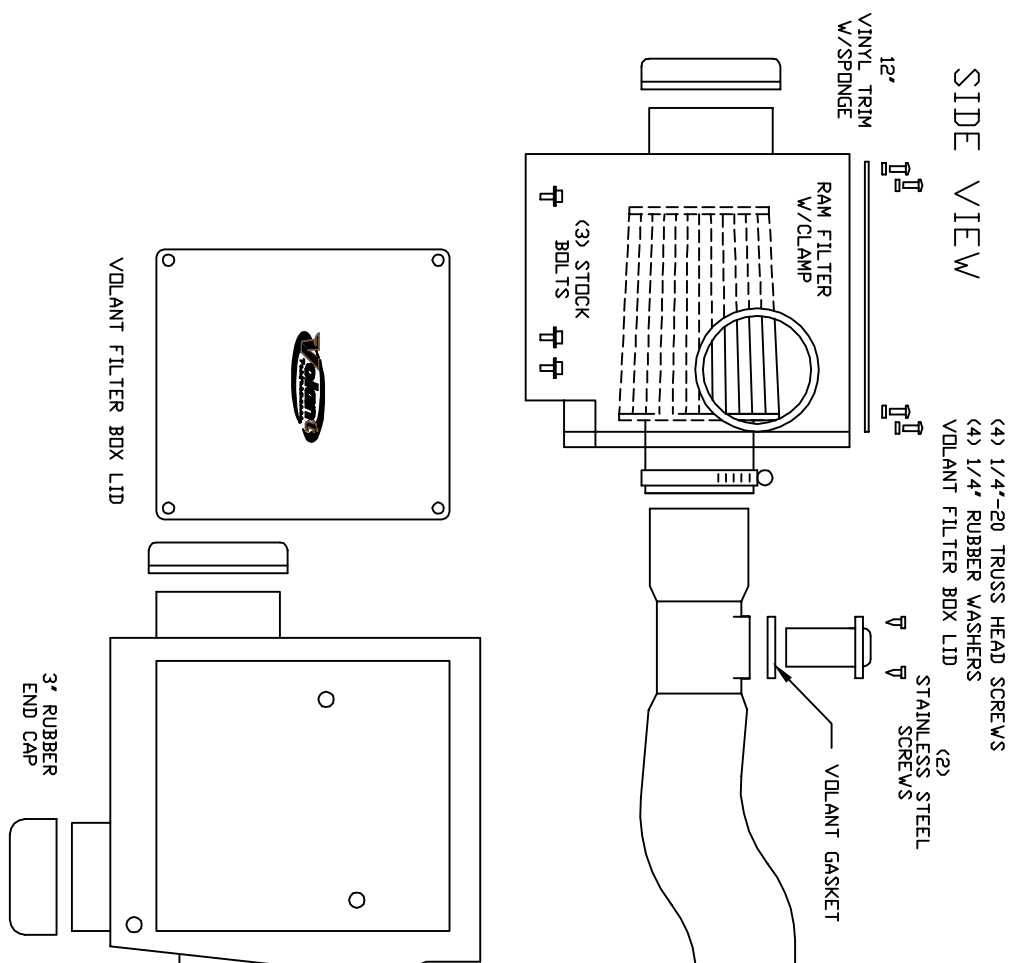

VOLANT AIR INTAKE SYSTEMS
 PART NO.: 18427
 INSTALLATION INSTRUCTIONS
 WWW.VOLANTPERFORMANCE.COM
 TECH SUPPORT: (909) 476-7225

18427 PARTS LIST		4	1/4" RUBBER WASHERS
1	VOLANT FILTER BOX	2	STAINLESS STEEL SCREWS
1	VOLANT FILTER BOX LID	1	VOLANT GASKET
1	VOLANT AIR FLOW DUCT	1	1/16" NPT FITTING
1	RAM FILTER W/CLAMP	1	12" VINYL TRIM W/SPONGE
1	3" X 3" SLEEVE	1	1/2" X 10" BREATHER HOSE
2	#048 CLAMPS	1	1/16" X 15" BREATHER HOSE
4	1/4"-20 TRUSS HEAD SCREWS	1	3" RUBBER END CAP

SIDE VIEW

TOP VIEW