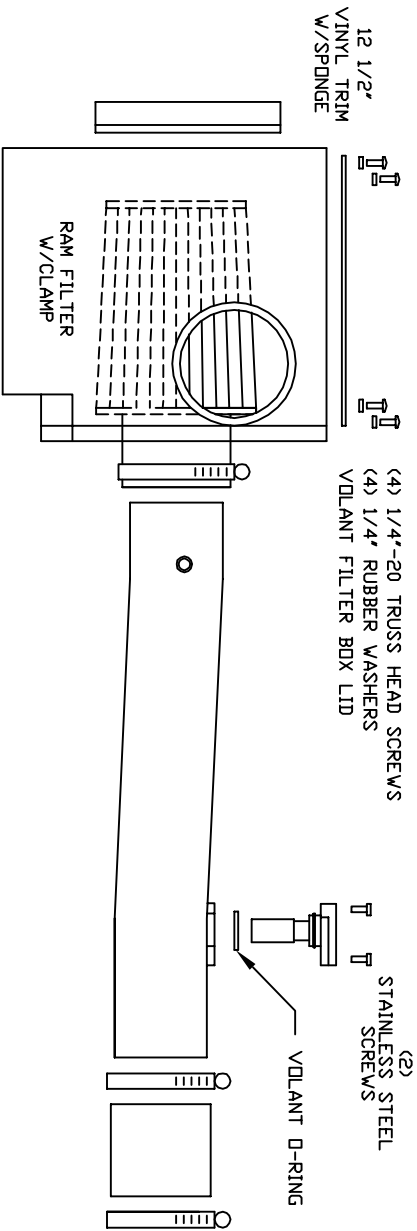

VOLANT AIR INTAKE SYSTEMS
 PART NO.: 18640
 INSTALLATION INSTRUCTIONS
 WWW.VOLANTPERFORMANCE.COM
 TECH SUPPORT: (909) 476-7225

18640 PARTS LIST

1	VOLANT FILTER BOX	4	1/4" RUBBER WASHERS	1	5/8" X 8 1/2" BREATHER HOSE
1	VOLANT FILTER BOX LID	2	STAINLESS STEEL SCREWS	1	1/16" X 12" BREATHER HOSE
1	VOLANT AIR FLOW DUCT	1	VOLANT O-RING	1	3" RUBBER END CAP
1	RAM FILTER W/CLAMP	1	5/8" ELBOW FITTING	1	12 1/2" VINYL TRIM W/SPONGE
1	3" X 2 1/2" SLEEVE	1	5/8" STRAIGHT FITTING		
2	#048 CLAMPS	1	1/16" NPT FITTING		
4	1/4"-20 TRUSS HEAD SCREWS	1	1/8" STRAIGHT FITTING		

SIDE VIEW

TOP VIEW