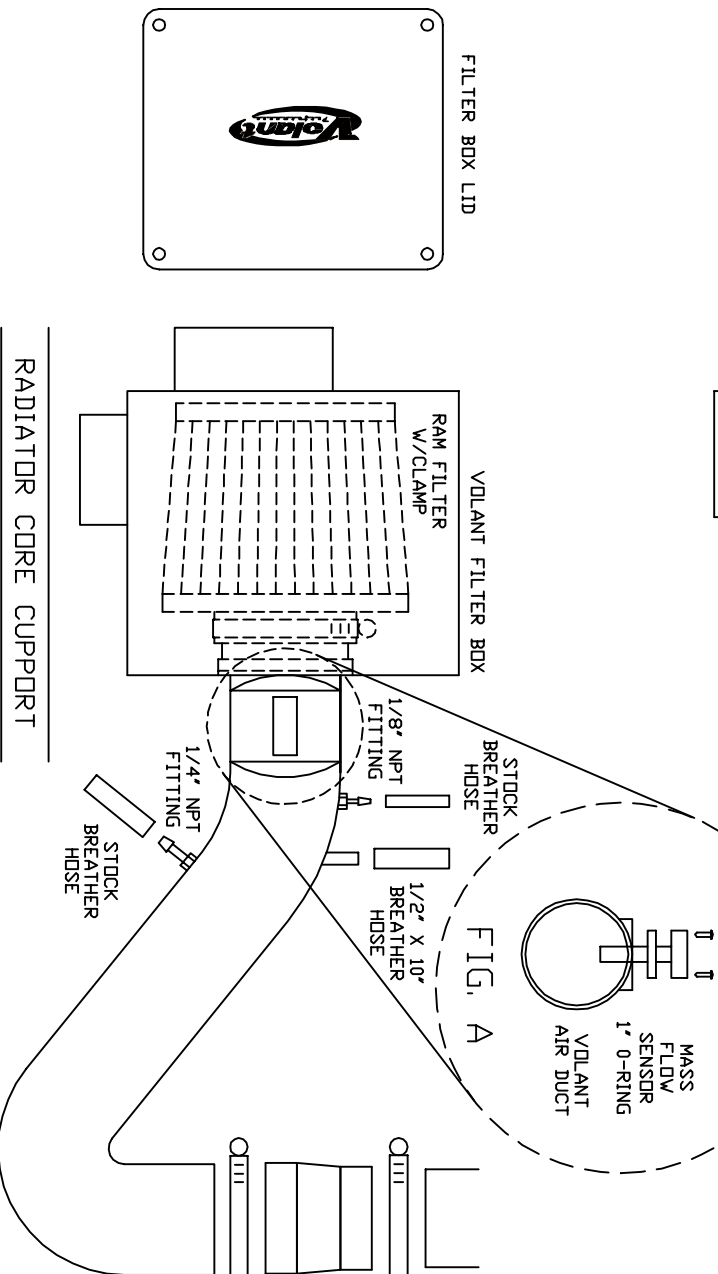

VOLANT AIR INTAKE SYSTEMS
 PART NO.: 18747
 INSTALLATION INSTRUCTIONS
 WWW.VOLANTPERFORMANCE.COM
 TECH SUPPORT: (909) 476-7225

18747 PARTS LIST

1	VOLANT FILTER BOX	4	1/4" RUBBER WASHERS
1	VOLANT FILTER BOX LID	1	1/8" NPT FITTING
1	VOLANT AIR DUCT	1	1/4" NPT FITTING
1	RAM FILTER W/CLAMP	1	1/2" X 10" BREATHER HOSE
2	#056 CLAMPS	1	1" O-RING
1	3 1/2" X 3 1/4" REDUCER	1	1/2" X 13" VINYL TRIM
4	1/4"-20 TRUSS HEAD SCREWS	1	3/8" WASHERS

SIDE VIEW

TOP VIEW