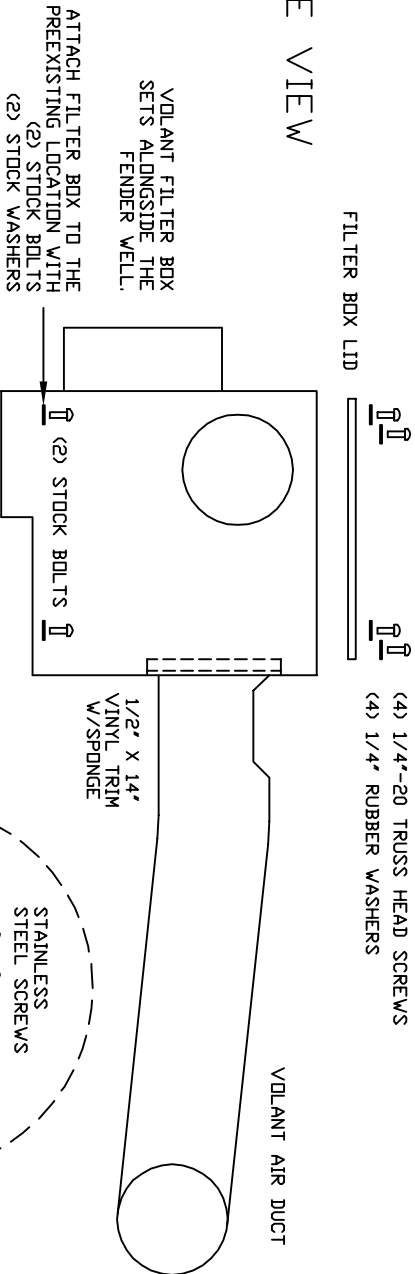

VOLANT AIR INTAKE SYSTEMS
 PART NO.: 18747
 INSTALLATION INSTRUCTIONS
 WWW.VOLANTPERFORMANCE.COM
 TECH SUPPORT: (909) 476-7225

18747 PARTS LIST

1	VOLANT FILTER BOX	4	1/4" RUBBER WASHERS
1	VOLANT FILTER BOX LID	1	1/8" NPT FITTING
1	VOLANT AIR DUCT	1	1/4" NPT FITTING
1	RAM FILTER W/CLAMP	1	1/2" X 10" BREATHER HOSE
2	#056 CLAMPS	1	1" O-RING
1	3 1/2" X 3 1/4" REDUCER	1	1/2" X 13" VINYL TRIM
4	1/4"-20 TRUSS HEAD SCREWS	1	3/8" WASHERS

SIDE VIEW

TOP VIEW