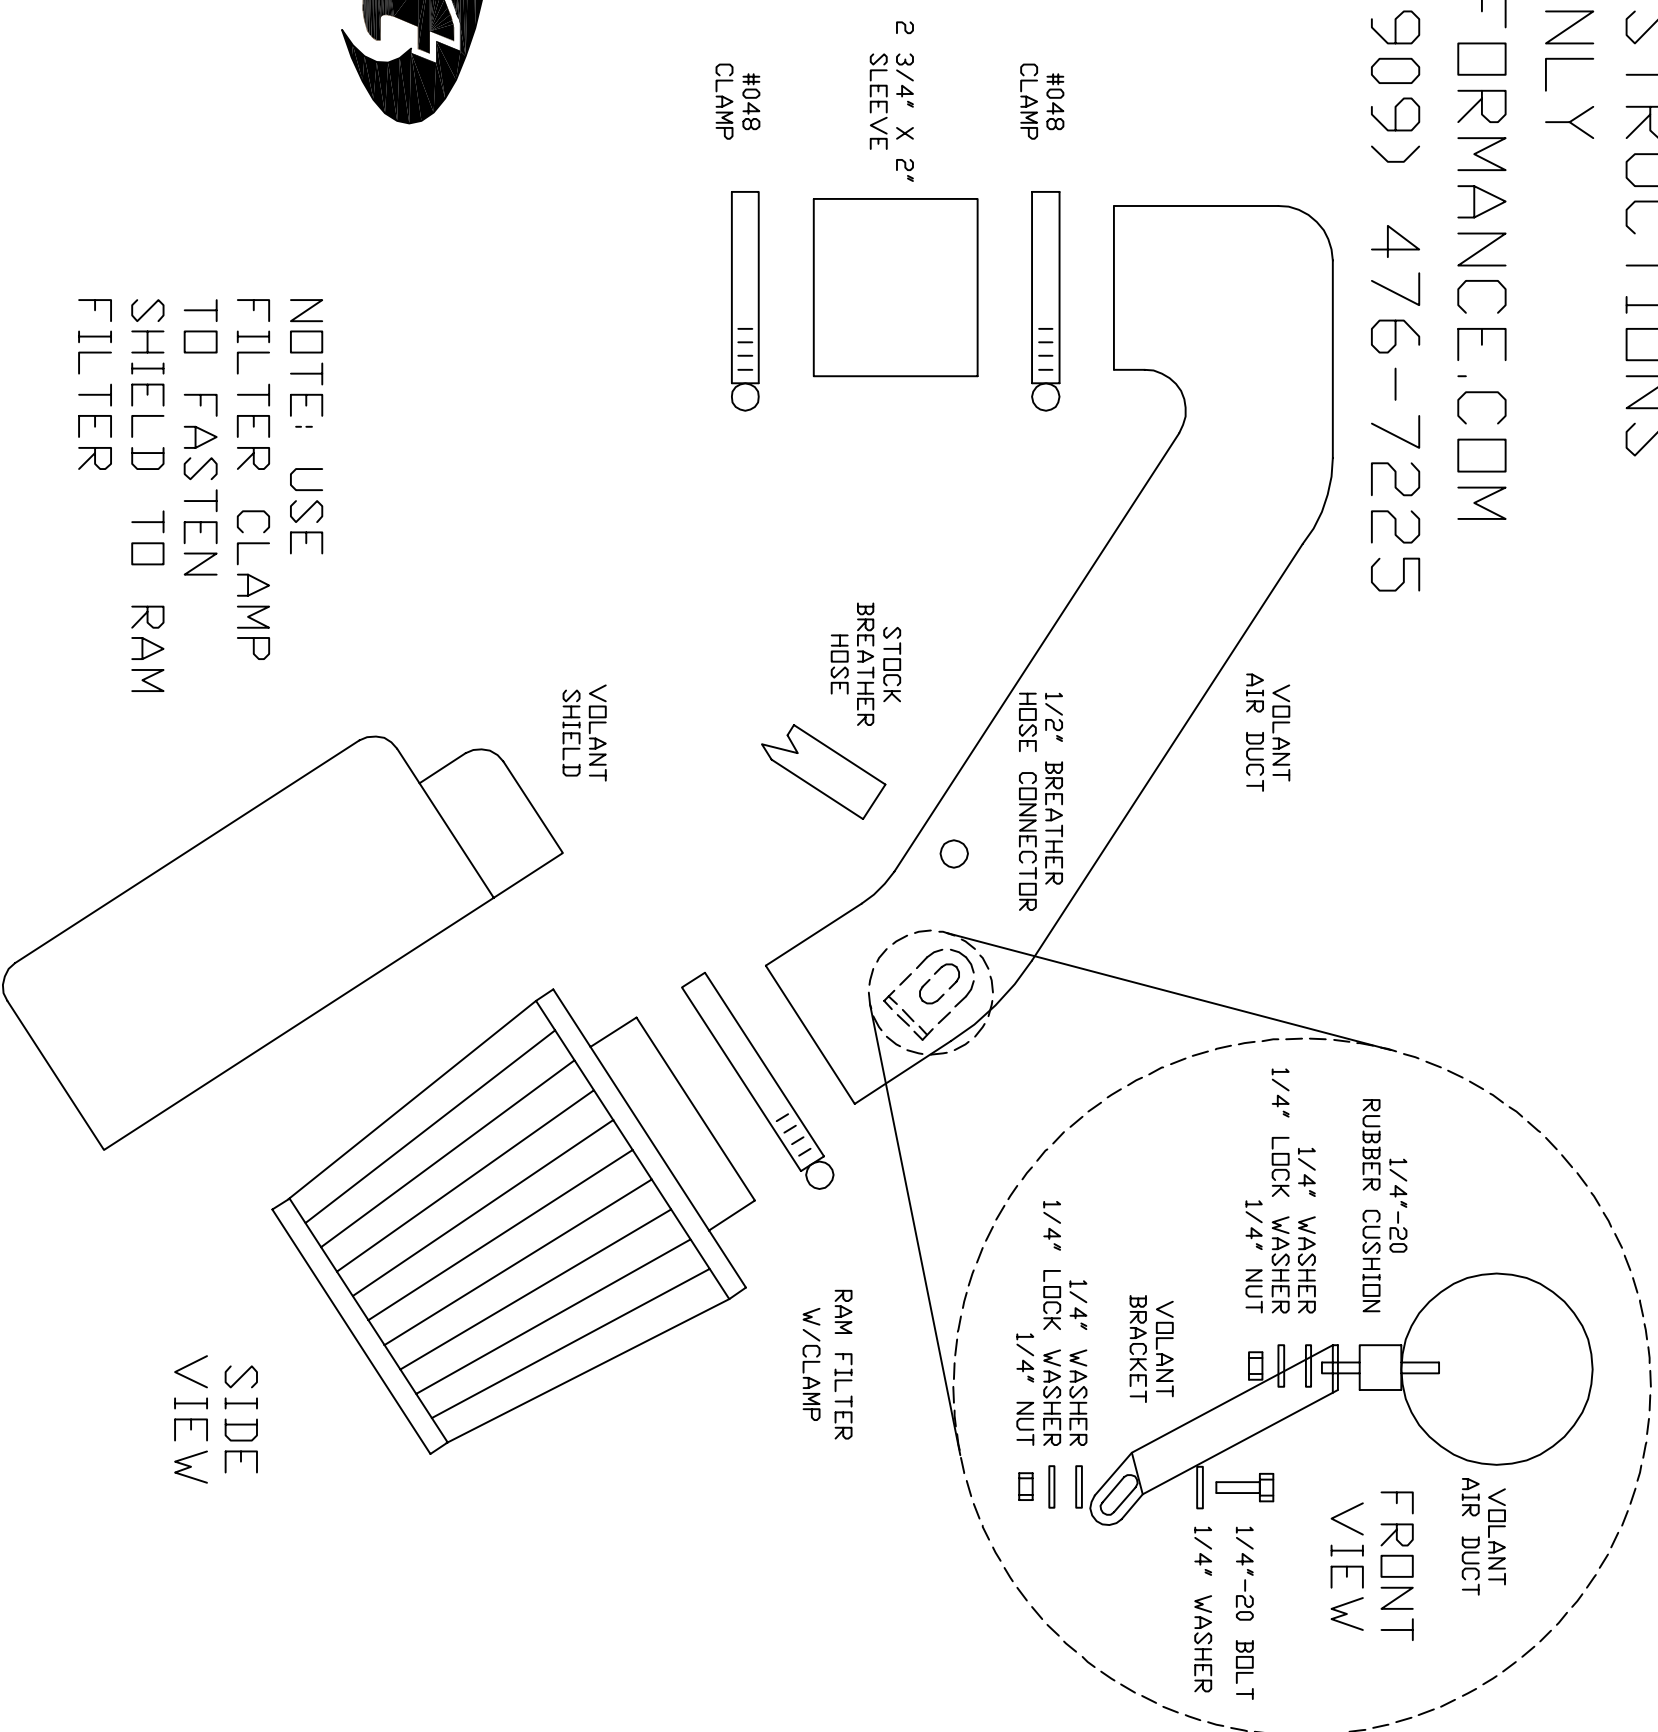

VOLANT AIR INTAKE SYSTEMS  
 JEEP 91-00 4.0L CHEROKEE  
 PART NO.: 27740

INSTALLATION INSTRUCTIONS  
 OFF ROAD USE ONLY

WWW.VOLANTPERFORMANCE.COM  
 TECH SUPPORT: (909) 476-7225

JEEP 91-00 4.0L CHEROKEE	
1	VOLANT AIR DUCT
1	VOLANT SHIELD
1	RAM FILTER W/CLAMP
2	#048 CLAMPS
1	2 3/4" X 2" SLEEVE
2	1/4" NUT
2	1/4" LOCK WASHER
3	1/4" WASHER
1	1/4"-20 RUBBER CUSHION
1	1/4"-20 BOLT
1	VOLANT BRACKET

NOTE: USE  
 FILTER CLAMP  
 TO FASTEN  
 SHIELD TO RAM  
 FILTER