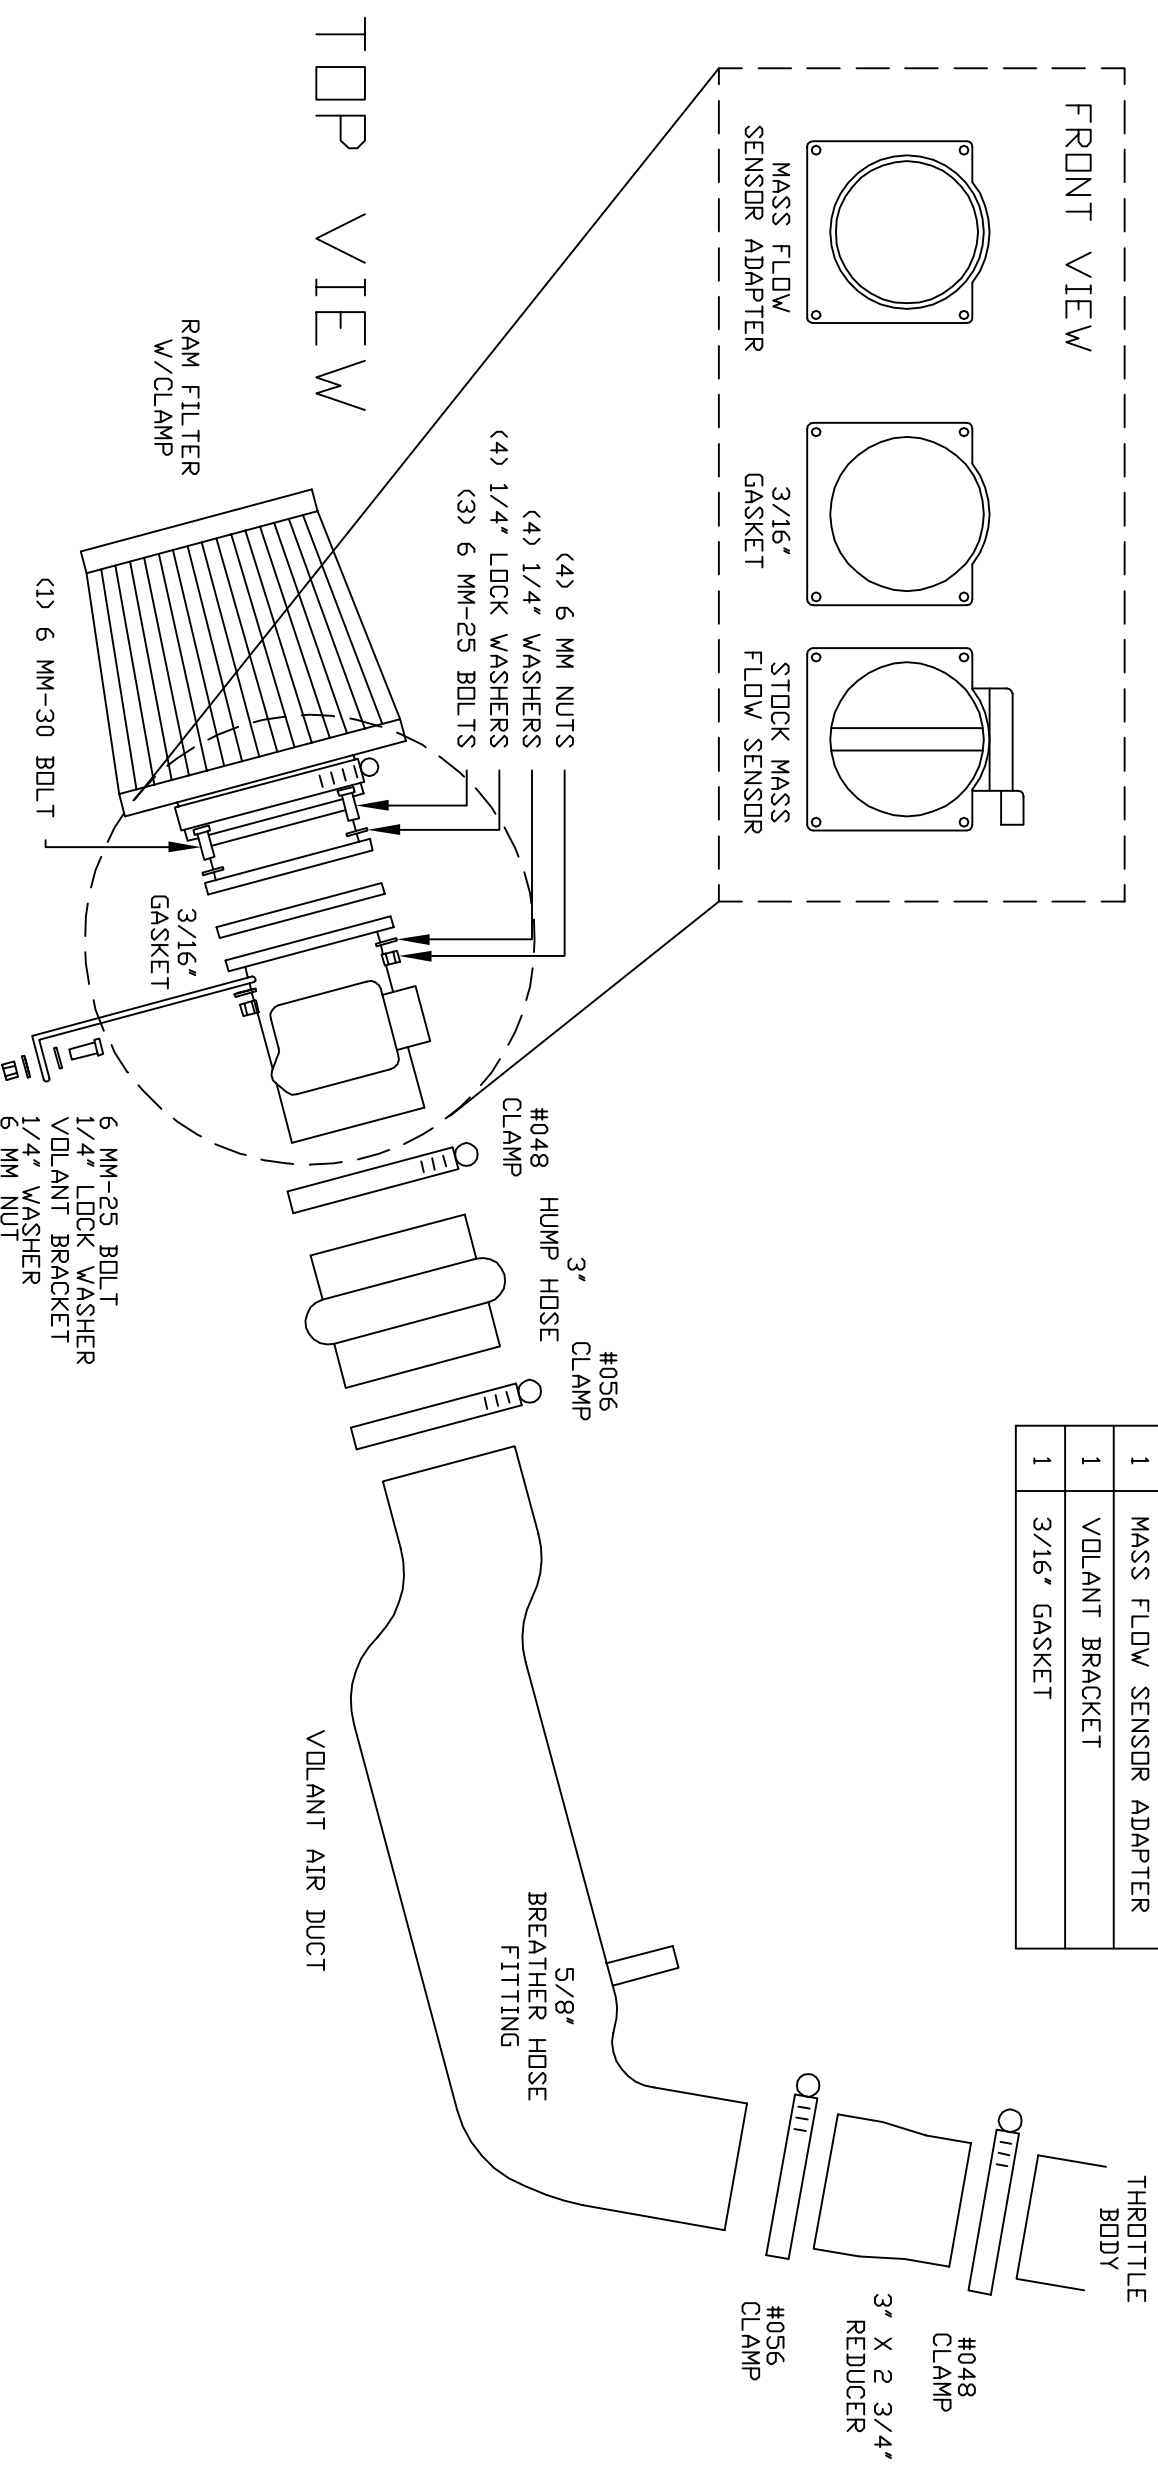

VOLANT AIR INTAKE SYSTEMS
 FORD 02-03 3.0L OHV EXPLORER
 PART NO.: 29730
 INSTALLATION INSTRUCTIONS
 OFF ROAD USE ONLY
 WWW.VOLANTPERFORMANCE.COM
 TECH SUPPORT: (909) 476-7225

FORD 02-03 3.0L OHV EXPLORER	
1	VOLANT AIR DUCT
1	RAM FILTER W/CLAMP
2	#048 CLAMPS
2	#056 CLAMPS
1	3" X 2 3/4" REDUCER
1	3' HUMPH HOSE
4	6 MM-25 BOLTS
1	6 MM-30 BOLTS
5	6 MM NUTS
5	1/4" LOCK WASHERS
5	1/4" WASHERS
1	MASS FLOW SENSOR ADAPTER
1	VOLANT BRACKET
1	3/16" GASKET

RADIATOR CORE SUPPORT