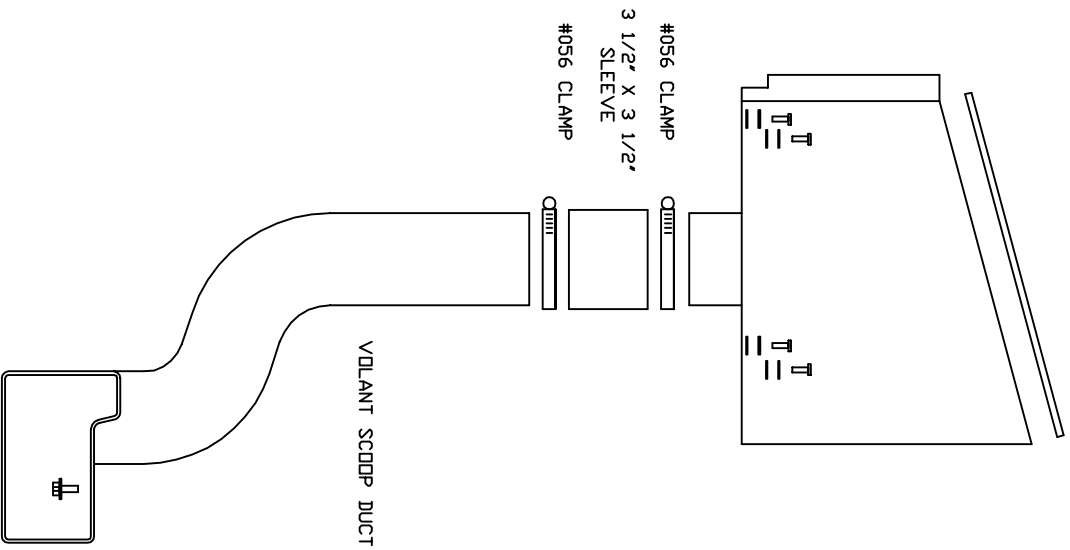

VOLANT AIR INTAKE SYSTEMS  
 PART NO.: 35853  
 INSTALLATION INSTRUCTIONS  
 WWW.VOLANTPERFORMANCE.COM  
 TECH SUPPORT: (909) 476-7225

35853 PARTS LIST	
1	VOLANT SCODP DUCT
1	3 1/2" X 3 1/2" SLEEVE
2	#056 CLAMPS

NOTE: VOLANT FILTER BOX  
 NOT INCLUDED WITH  
 1500 SERIES AIR SCODP

REMOVE STOCK BOLT FROM  
 TOW HOOK. REATTACH TOW HOOK  
 ALONG WITH THE VOLANT SCODP.