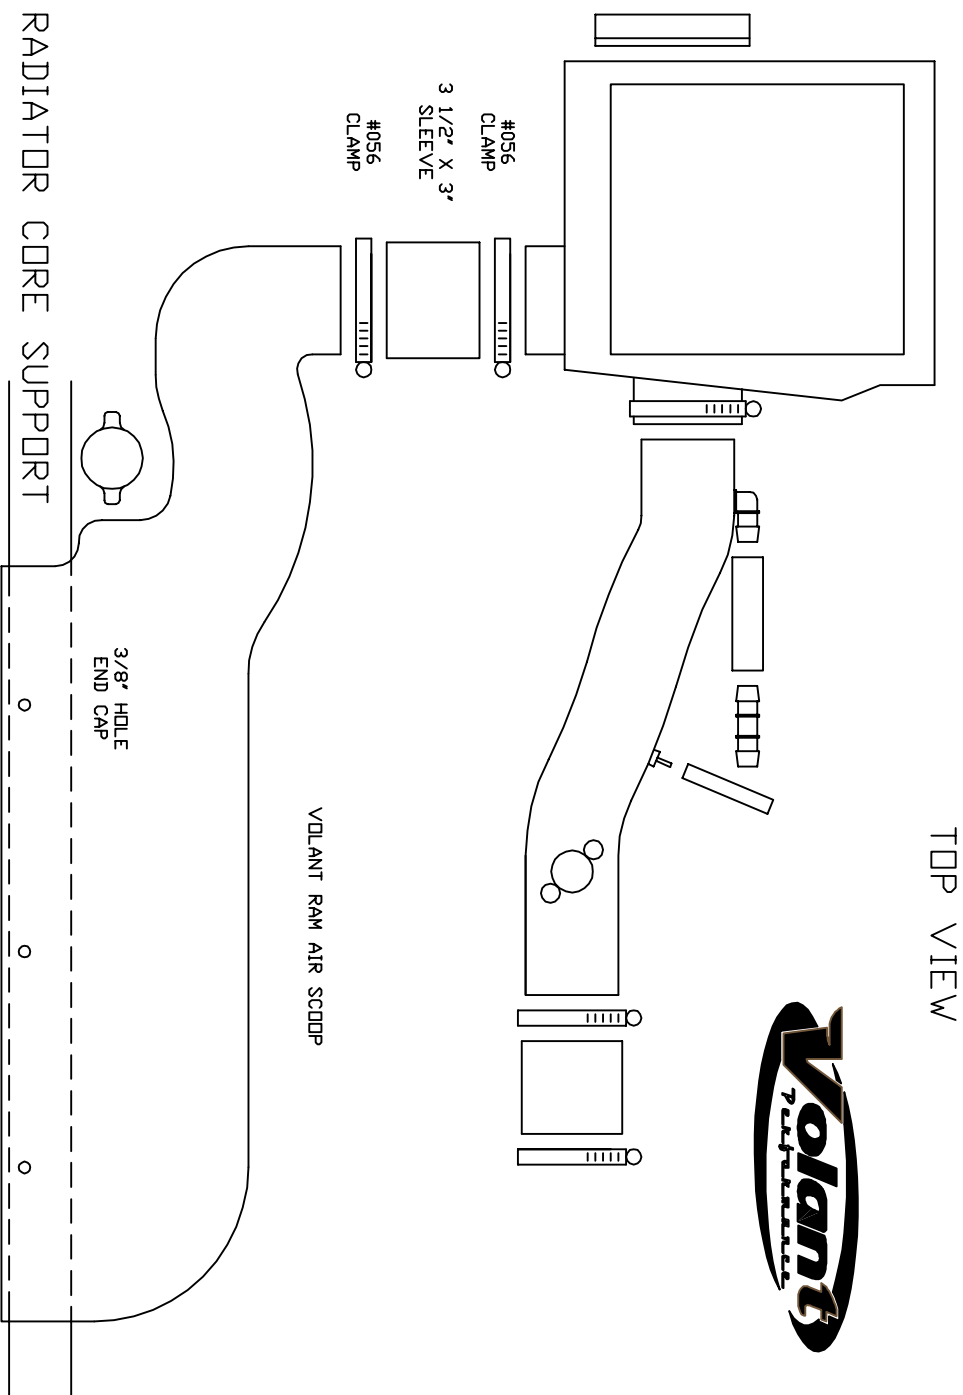

VOLANT AIR INTAKE SYSTEMS
 PART NO.: 38640
 INSTALLATION INSTRUCTIONS
 WWW.VOLANTPERFORMANCE.COM
 TECH SUPPORT: (909) 476-7225

38640 PARTS LIST	
1	VOLANT RAM AIR SCOOP
2	#056 CLAMPS
1	3 1/2' X 3' SLEEVE

TOP VIEW

NOTE: REMOVE ALL SIX FACTORY PUSH PINS FROM THE RADIATOR CORE SUPPORT AND REMOVE PLASTIC COVER. PLACE THE VOLANT RAM AIR SCOOP OVER THE CORE SUPPORT AND FASTEN WITH 3 FACTORY PUSH PINS.