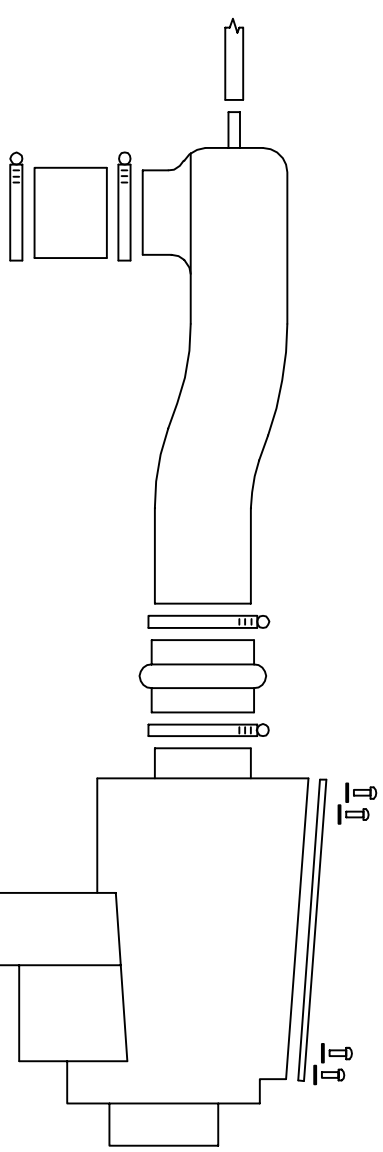

VOLANT AIR INTAKE SYSTEMS  
 PART NO.: 39854  
 INSTALLATION INSTRUCTIONS  
 WWW.VOLANTPERFORMANCE.COM  
 TECH SUPPORT: (909) 476-7225

39754 PARTS LIST	
1	VOLANT AIR SCOOP DUCT
1	VOLANT AIR INTAKE DUCT
1	3 1/2" X 3 1/2" SLEEVE
1	3 1/2" X 2" SLEEVE
4	#056 CLAMPS

ATTACH THE VOLANT  
 INTAKE SCOOP TO THE  
 VEHICLE FRAME WITH  
 THE 2 STOCK BOLTS  
 MOUNTED ON THE TOW  
 HOOK