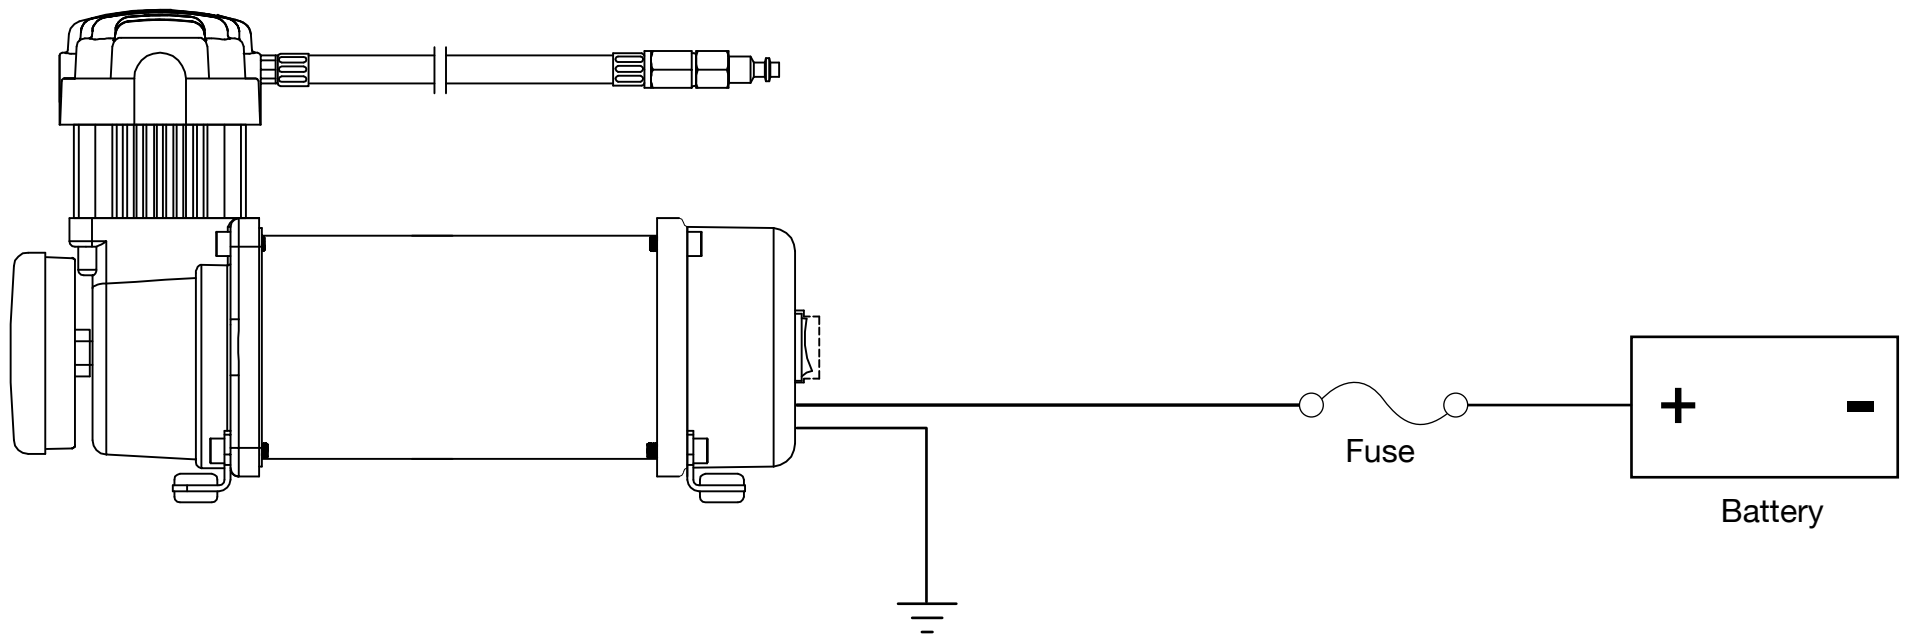

Your Vital Air Source

"H" MODEL COMPRESSOR WIRING DIAGRAM

15 Edelman
Irvine, CA 92618
949-585-0011
www.viaircorp.com