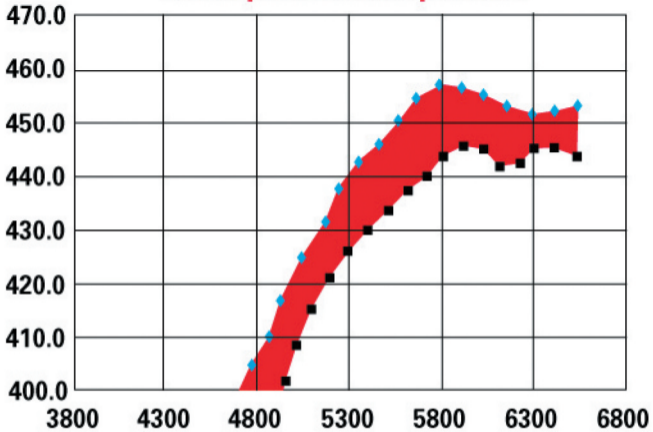

# Horsepower Comparison

Corrected Horsepower

Engine Speed (rpm)

◆ MAHLE ■ Brand X