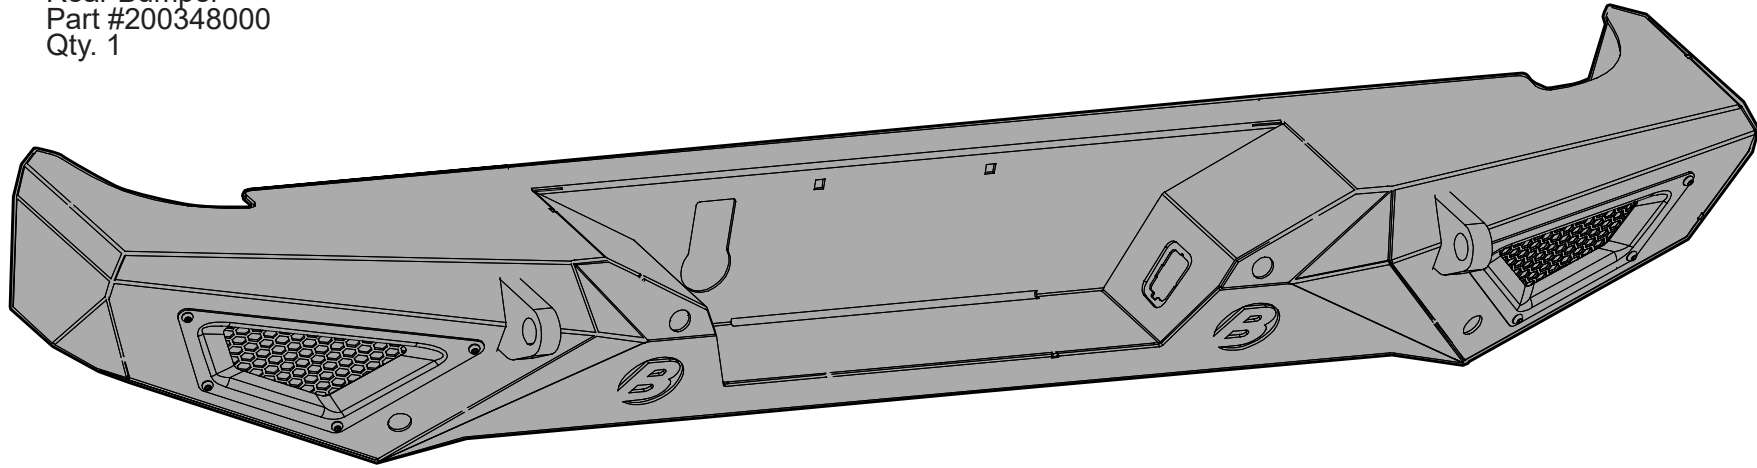

Parts List

Rear Bumper
Part #200348000
Qty. 1

Bumper Install Hardware Small Parts Kit

Bolt Plate
Part #20042941
Qty. 2

Square Plastic Retainer
Part # TY000505
Qty 4

12mm Flat Washer
Part # 3000252
Qty 4

12mm Lock Washer
Part # 3000171
Qty 4

12mm Nut
Part # 3001505
Qty 4

Parts List

Parking Sensor Parts Bundle

Rubber Plug
Part# 200239000
Qty: 6

Sensor Plug
Part# 200159220
Qty: 4

Adhesive Tape Ring
Part# 200247143
Qty: 4

Adhesive Pad
Part# 200241029
Qty: 4