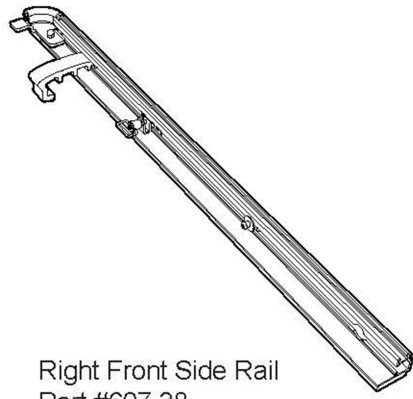

Left Front Side Rail
Part #607.39 Qty. 1

Right Front Side Rail
Part #607.38
Qty. 1

Left Rear Side Rail
Part #607.45 Qty. 1

Right Rear Side Rail
Part #607.44
Qty. 1

Front Rail
Part #606.76
Qty. 1

Rear Rail
Part #584.95
Qty. 1

Lower Clamp
Part #579.23
Qty. 4

Set Screw
Part #573.17
Qty. 4

Hex Head Bolt
Part #578.39
Qty. 4

Rubber Pad
Part #720035
Qty. 8

Wire Butt
Connector Part
#588.13 Qty. 2

Module, Logic
3rd Brake Light
Part #590.34
Qty. 1

Bow Stack -
Driver Side
Part #601.83
Qty.1

Bow Stack -
Passenger Side
Part #601.82
Qty.1

Bow Coupler
#1 & #4 Bows
Part #573.77
Qty. 2

Bow Coupler
#2 & #3 Bows
Part #573.79
Qty. 2

Wire Tap
Part #577.58
Qty. 2