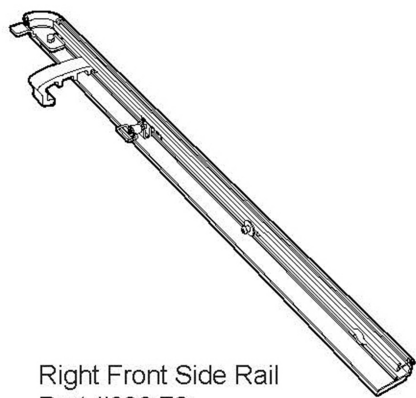

Sections 1 & 2

Side Rails

Left Front Side Rail
Part #606.73
Qty. 1

Right Front Side Rail
Part #606.72
Qty. 1

Left Rear Side Rail
Part #584.93 Qty. 1

Right Rear Side Rail
Part #584.92
Qty. 1

Sections 2 to 4

Hardware, Front and Rear Rails

Front Rail
Part #606.76
Qty. 1

Rear Rail
Part #584.95
Qty. 1

Lower Clamp
Part #579.23
Qty. 4

Set Screw
Part #573.17
Qty. 4

Hex Head Bolt
Part #578.39
Qty. 4

Rubber Pad
Part #720035
Qty. 8

Wire Butt
Connector Part
#588.13 Qty. 2