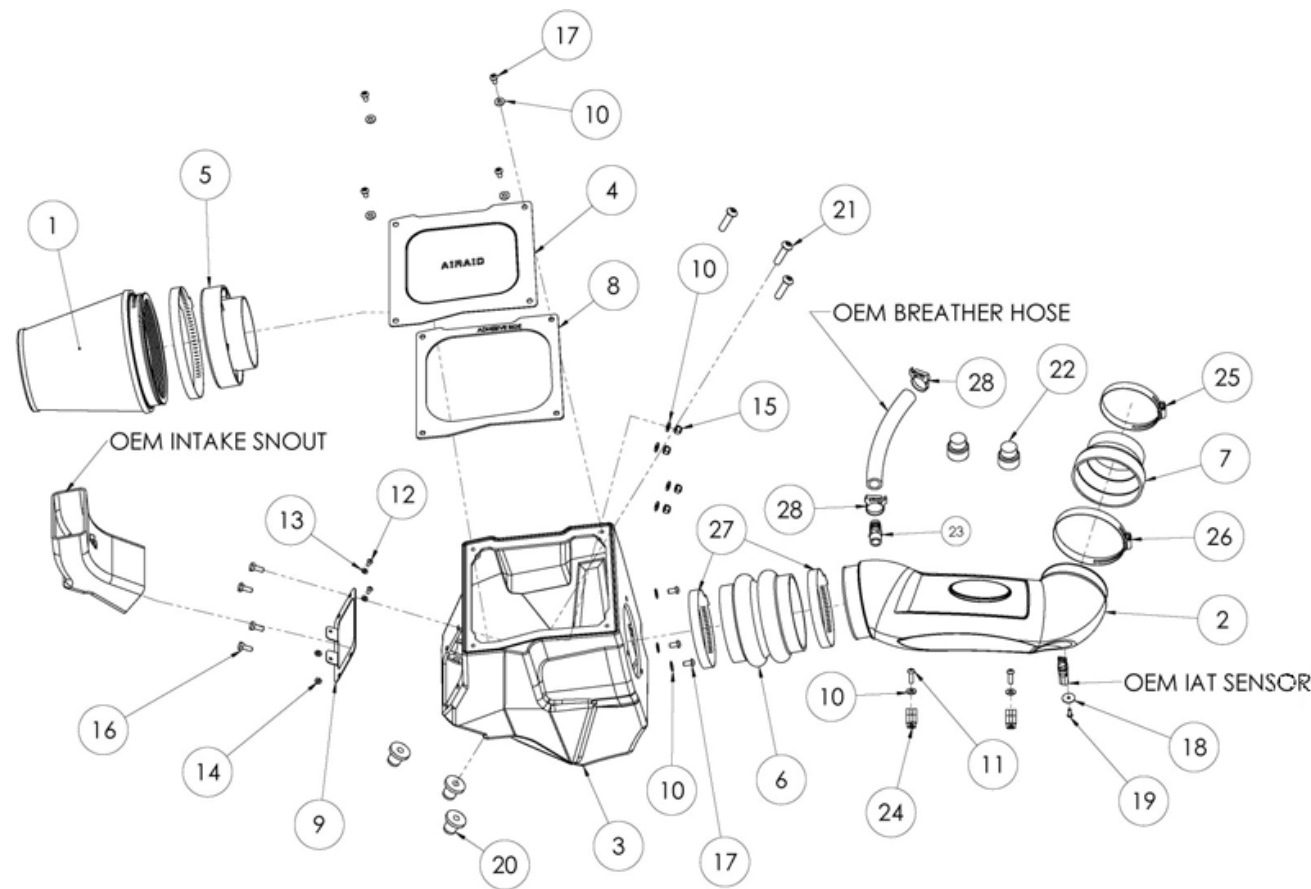

NOT LEGAL FOR SALE OR USE ON ANY POLLUTION CONTROLLED MOTOR VEHICLE IN CALIFORNIA OR STATES ADOPTING CALIFORNIA EMISSION PROCEDURES.
See Airaid.com for CARB status on each part for a specific vehicle

Component Identification

1.705-462	Airaid Premium Filter	1
2.AIR-KIT132	Intake Tube	1
3.AIR-KIT132CAB	Cold Air Box	1
4.AIR-KIT132LID	Airbox Lid	1
5.AIR-KIT1121MAFADA	Filter Adapter	1
6.AIR-KITHUMPHS33	Double Hump Hose	1
7.AIR-KITRDCR22	Silicone Reducer	1
8.AIR-KIT132G	Airbox Lid Gasket	1
9.AIR-KIT132BC	Air Scoop Bracket	1
10.08275	1/4" Flat Washer	13
11.AIR-KIT20BHC3060	6mm x 1.0-20 Bolt	2
12.AIR-KIT15BHC3038	8-32 x 3/8" Button Head Bolt	2
13.AIR-KIT15FW3016	#8 Washer	2
14.AIR-KIT8CNKEPZ	#8 Kep nut	2
15.AIR-KIT25CNNES	1/4" Nylock Nut	4
16.AIR-KIT25C62HCSS	1/4-20 x 5/8" Hex Bolt	4
17.AIR-KIT15DHC3050	1/4-20 x 1/2" Button Head Bolt	7
18.AIR-KITWASH02	#8 Fender Washer	1
19.AIR-KIT15BHC3050	#8-32 x 1/2 Button Head Bolt	1
20.08163	3/8-16 Well Nut	3
21.AIR-KITBHC3150	3/8-16 x 1 1/2" Button Head Bolt	3
22.AIR-KITGRMT21-1	Engine Cover Grommet	2
23.AIR-KITFITTING30	3/8 NPT x 5/8 Barbed Fitting	1
24.07299	1/2" Clamp	2
25.08601	#48 Hose Clamp	1
26.AIR-KITHS64	#64 Hose Clamp	1
27.AIR-KITHS72	#72 Hose Clamp	2
28.AIR-KITSNP19M4	#19 Speed Clamp	2