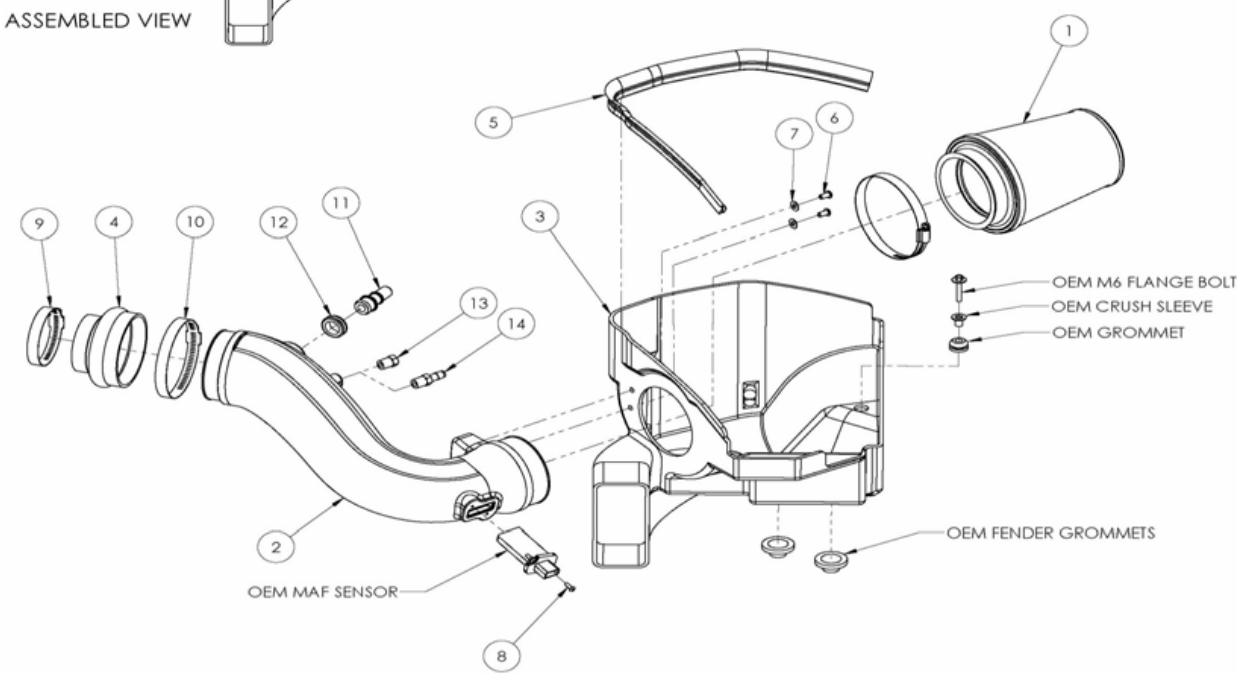

ASSEMBLED VIEW

NOT LEGAL FOR SALE OR USE ON ANY POLLUTION CONTROLLED MOTOR VEHICLE IN CALIFORNIA OR STATES ADOPTING CALIFORNIA EMISSION PROCEDURES.
See Airaid.com for CARB status on each part for a specific vehicle

Component Identification

1. 705-458	Airaid Premium Filter	1
2. KIT265T	Airaid Intake Tube	1
3. KIT265CAB	Cold Air Box	1
4. KITHUMPHS29	Silicone Hump Hose	1
5. KITSTRIP20	Weather Strip 25"	1
6. KIT15DHC3050	1/4-20 Button Head Bolt	2
7. 08275	1/4" Flat Washer	2
8. KIT15BHC3050	8-32 x 1/2" Button Head Bolt	2
9. 08601	#48 Hose Clamp	1
10. KITHS64	#64 Hose Clamp	1
11. KITFITTING	5/8" Aluminum Fitting	1
G15	5/8" Grommet	1
12. KITGRMT1	1/4" NPT plug	1
0	1/4" NPT Barbed Fitting	1
13. 08032	#20 Torx Driver	1
14. 08047		
15. KITBIT01		

OEM M6 FLANGE BOLT
OEM CRUSH SLEEVE
OEM GROMMET

OEM FENDER GROMMETS

OEM MAF SENSOR