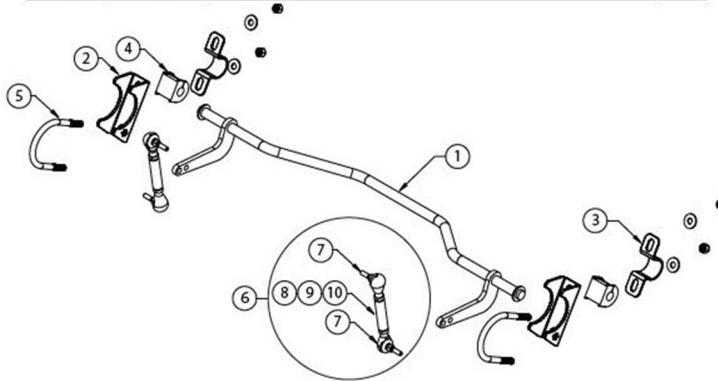

Breakdown of Included Items:

Item #	Part #	Description	QTY
1	90003504	Rear MuscleBar	1
2	90001249	Axle Bracket	2
3	90001345	Sway Bar Bushing Strap	2
4	70015011	Lined Sway Bar Bushing	2
5	90000088	7/16"-20 U-bolt	2
6	PosiLink Assembly		
7	90000926	10mm 90 degree elbow	4
8	99115003	M10-1.5 115mm stud	2
9	90000114	PosiLink Spacer	2
10	90002275	Crush Washer	4

Hardware Kit#99010221

QTY	Part Number	Description	QTY	Part Number	Description
PosiLink to Sway Bar			Sway Bar to Axle		
4	99112002	M10-1.5 Nylok Nut	4	99433002	7/16" SAE Flat Washer
8	99373003	3/8" SAE Flat Washer	4	99432002	7/16"-20 Nylok Nut