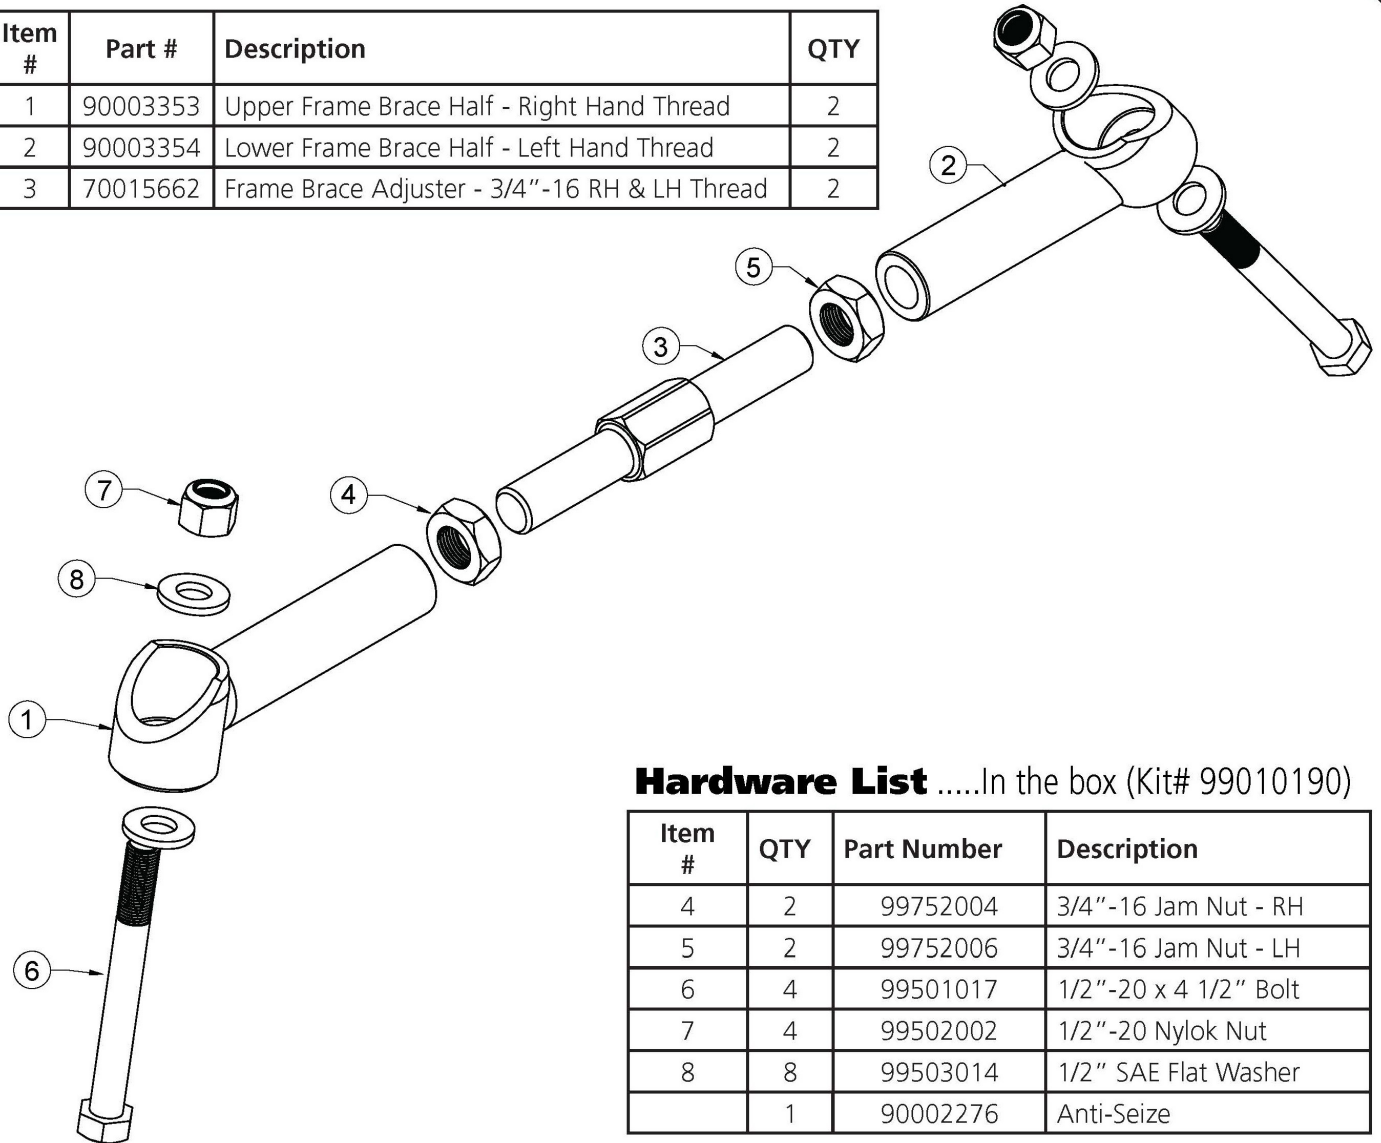

# Included Components

Item #	Part #	Description	QTY
1	90003353	Upper Frame Brace Half - Right Hand Thread	2
2	90003354	Lower Frame Brace Half - Left Hand Thread	2
3	70015662	Frame Brace Adjuster - 3/4"-16 RH & LH Thread	2

## Hardware List .....In the box (Kit# 99010190)

Item #	QTY	Part Number	Description
4	2	99752004	3/4"-16 Jam Nut - RH
5	2	99752006	3/4"-16 Jam Nut - LH
6	4	99501017	1/2"-20 x 4 1/2" Bolt
7	4	99502002	1/2"-20 Nylok Nut
8	8	99503014	1/2" SAE Flat Washer
	1	90002276	Anti-Seize