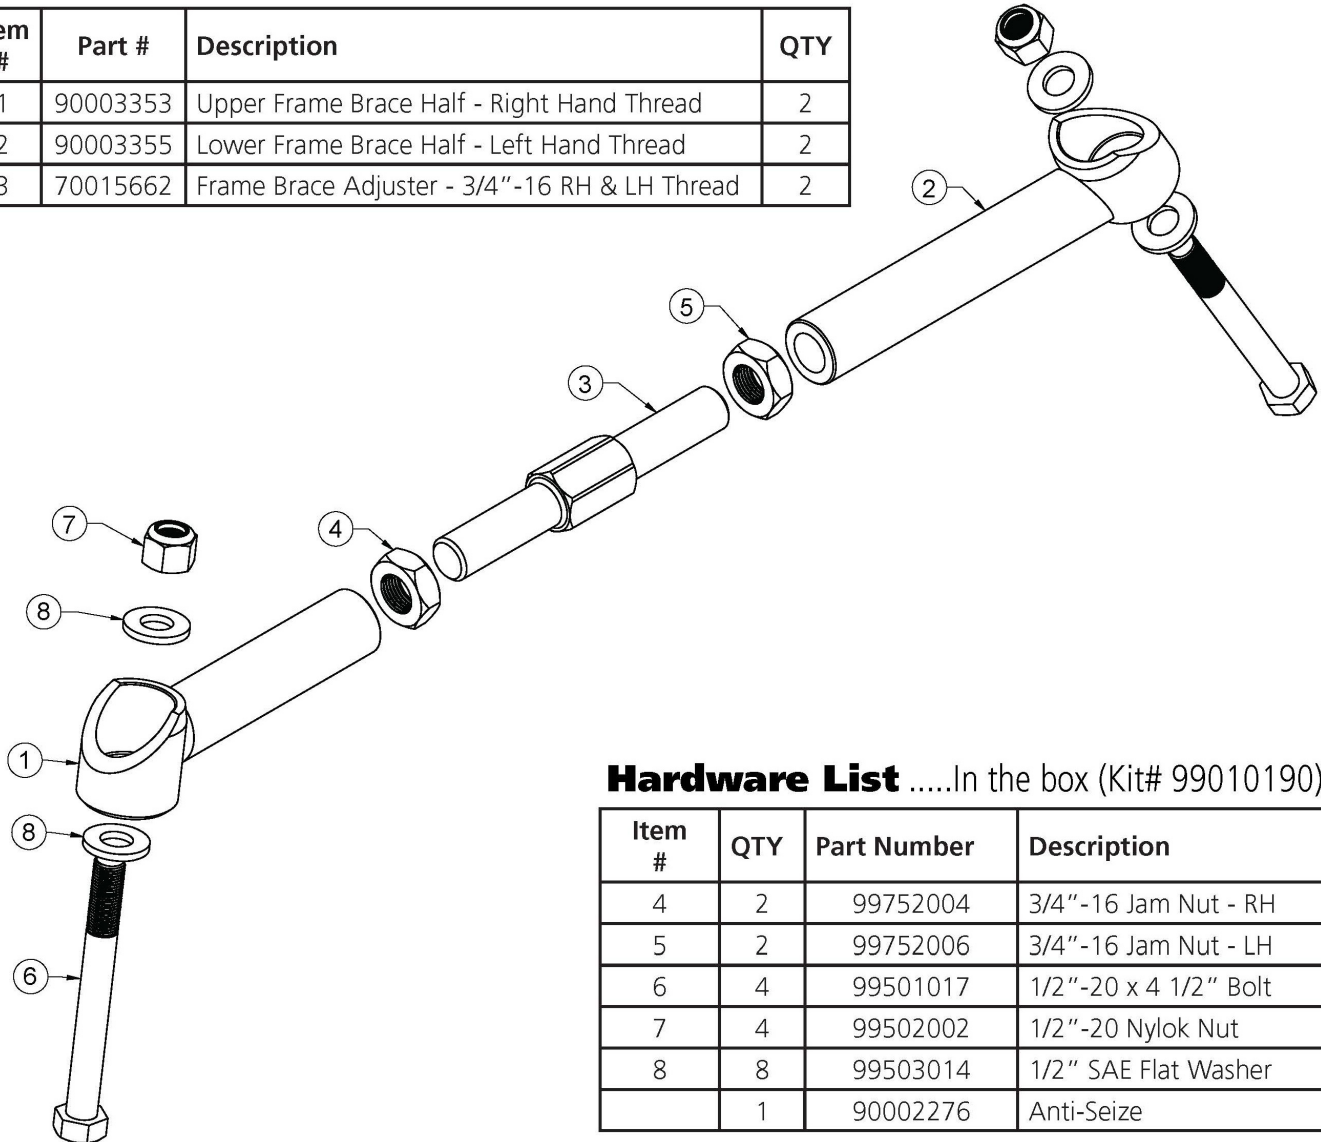

# Included Components

Item #	Part #	Description	QTY
1	90003353	Upper Frame Brace Half - Right Hand Thread	2
2	90003355	Lower Frame Brace Half - Left Hand Thread	2
3	70015662	Frame Brace Adjuster - 3/4"-16 RH & LH Thread	2

## Hardware List .....In the box (Kit# 99010190)

Item #	QTY	Part Number	Description
4	2	99752004	3/4"-16 Jam Nut - RH
5	2	99752006	3/4"-16 Jam Nut - LH
6	4	99501017	1/2"-20 x 4 1/2" Bolt
7	4	99502002	1/2"-20 Nylok Nut
8	8	99503014	1/2" SAE Flat Washer
	1	90002276	Anti-Seize