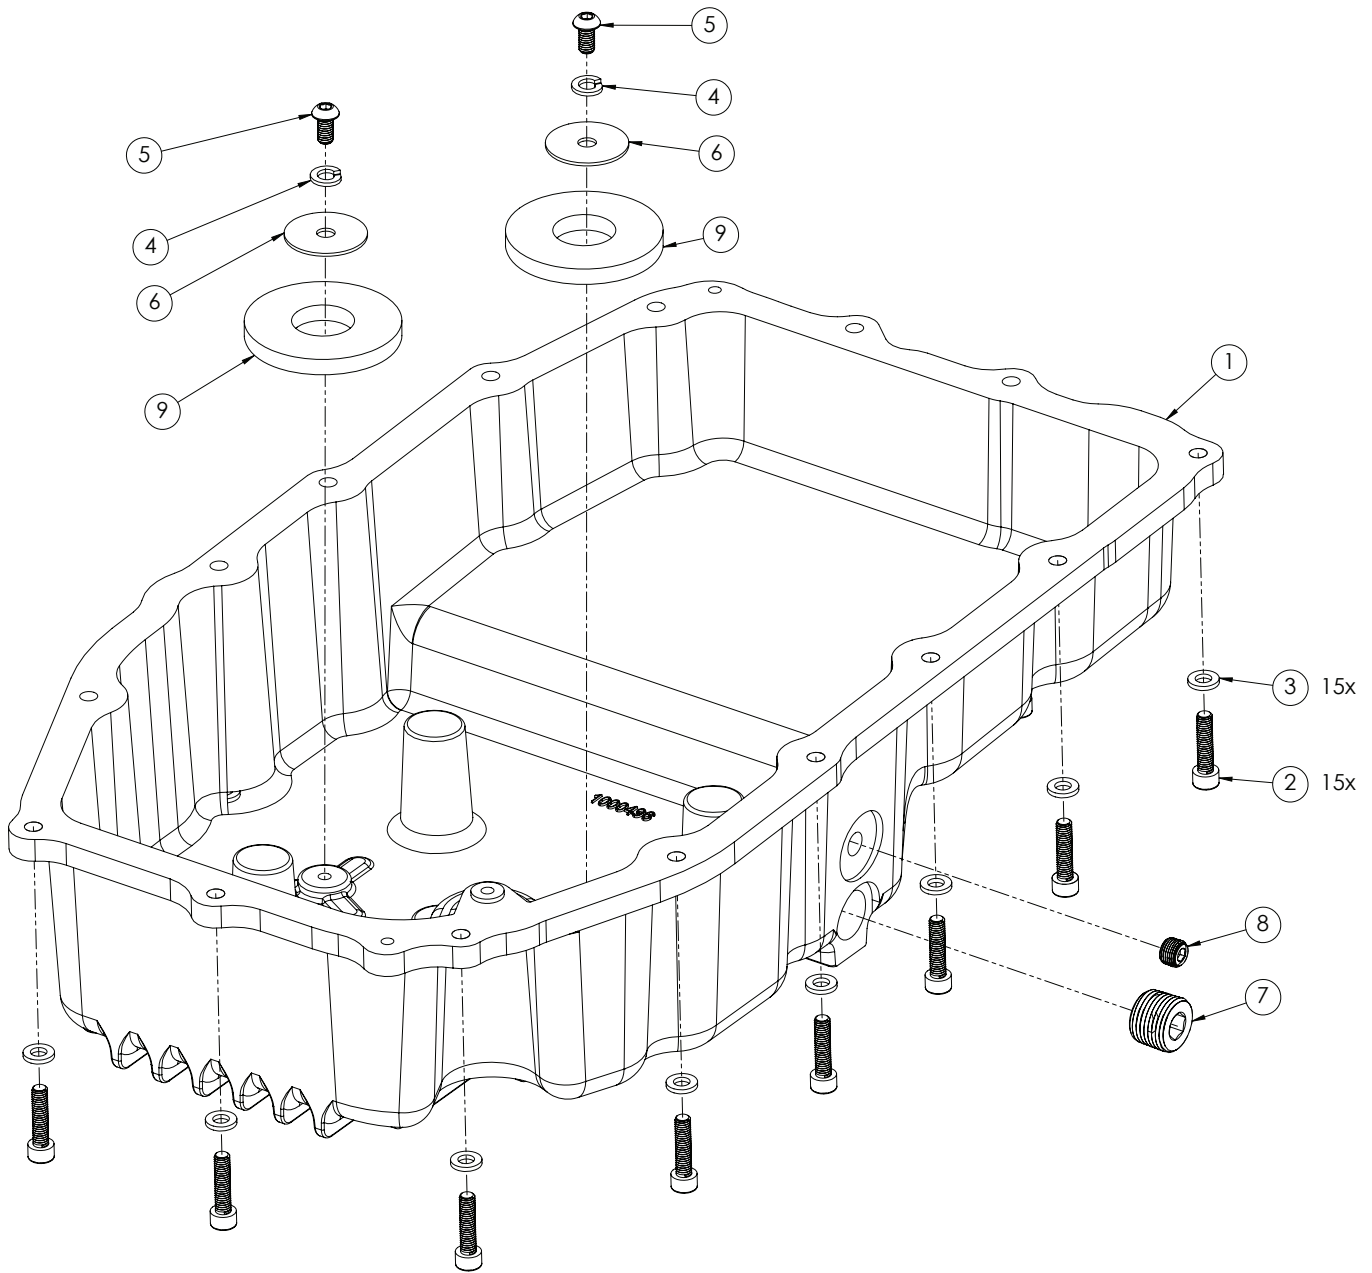

71399 Parts Breakdown

Fits: GM 2019+ TRUCKS WITH ACCUMULATOR
8L90E Transmissions

| ITM # | PART # | DESCRIPTION | QTY. |
|-------|---------|----------------------------|------|
| 1 | 1000497 | Deep Pan | 1 |
| N/A | 70396BA | Hardware Package includes: | 1 |
| 2 | 3401486 | M6-1.0 x 25mm Screw | 15 |
| 3 | 3401487 | M6 Flat Washer | 15 |
| 4 | 3401195 | M6 Lock Washer | 2 |

| ITM # | PART # | DESCRIPTION | QTY. |
|-------|---------|---------------------------|------|
| 5 | 3401723 | M6-1.0 x 12mm Screw | 2 |
| 6 | 3401488 | 1/4" Flat Washer | 2 |
| 7 | 3401492 | 1/2" Magnetic Socket Plug | 1 |
| 8 | 3401485 | 1/8" NPT Plug | 1 |
| 9 | 3401722 | Ring Magnet | 2 |