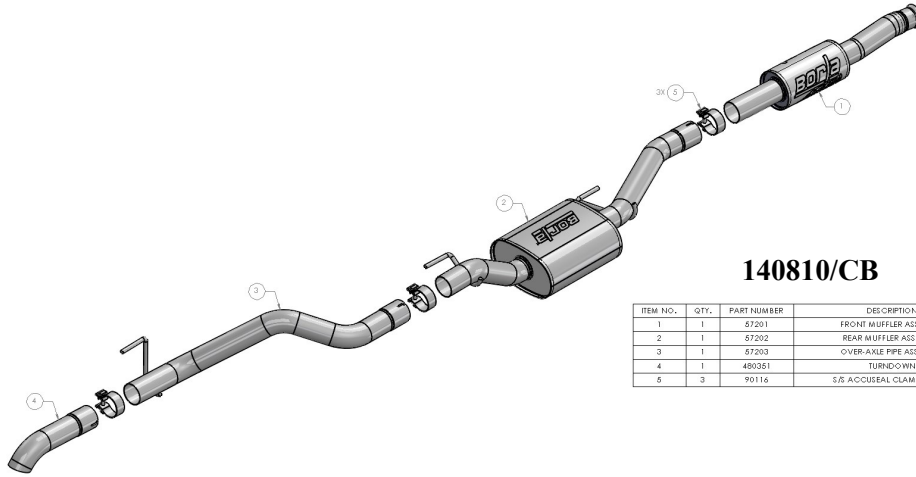

**140808/CB**

ITEM NO.	QTY.	PART NUMBER	DESCRIPTION
1	1	67199	FRONT MUFFLER ASSEMBLY
2	1	67202	REAR MUFFLER ASSEMBLY
3	1	67203	OVER-AXLE PIPE ASSEMBLY
4	1	480261	TURN-DOWN
5	3	90116	S/S ACOUSEAL CLAMP: Ø2.75

**140810/CB**

ITEM NO.	QTY.	PART NUMBER	DESCRIPTION
1	1	57201	FRONT MUFFLER ASSEMBLY
2	1	57202	REAR MUFFLER ASSEMBLY
3	1	57203	OVER-AXLE PIPE ASSEMBLY
4	1	480351	TURNDOWN
5	3	90116	S/S ACCUSEAL CLAMP: Ø2.75

**140811/CB**

ITEM NO.	QTY.	PART NUMBER	DESCRIPTION
1	1	57199	FRONT MUFFLER ASSEMBLY
2	1	57202	REAR MUFFLER ASSEMBLY
3	1	57203	OVER-AXLE PIPE ASSEMBLY
4	1	57205	TAILPIPE ASSEMBLY
5	3	90116	S/S ACCUSEAL CLAMP: Ø2.75

ITEM NO.	QTY.	PART NUMBER	DESCRIPTION
1	1	480351	TURNDOWN

**60701/CB**

ITEM NO.	QTY.	PART NUMBER	DESCRIPTION
1	1	57205	TAILPIPE ASSEMBLY