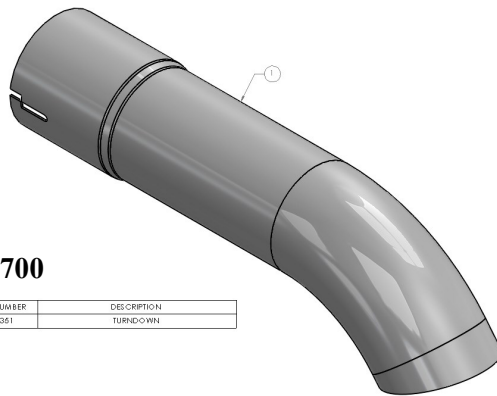

60700

ITEM NO.	QTY.	PART NUMBER	DESCRIPTION
1	1	480351	TURNDOWN