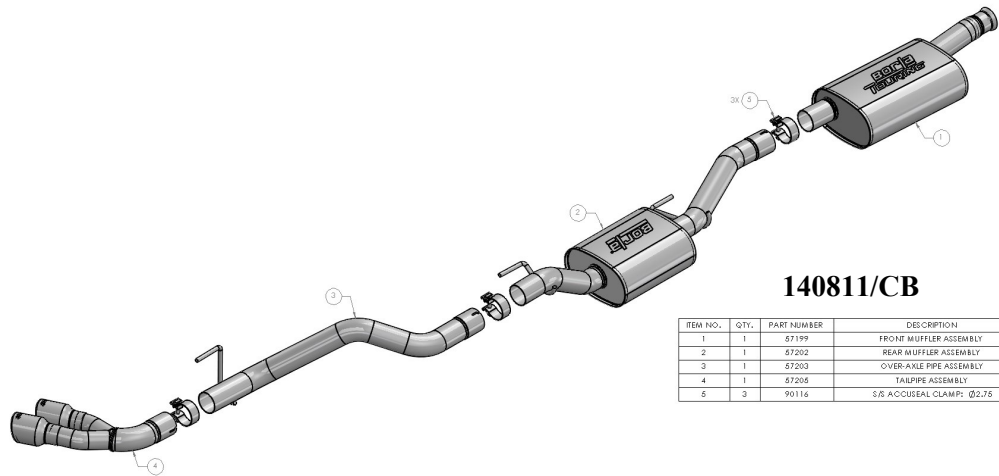

**140808/CB**

ITEM NO.	QTY.	PART NUMBER	DESCRIPTION
1	1	67199	FRONT MUFFLER ASSEMBLY
2	1	67202	REAR MUFFLER ASSEMBLY
3	1	67203	OVER-AXLE PIPE ASSEMBLY
4	1	480261	TURN-DOWN
5	3	90116	S/S ACOUSEAL CLAMP: Ø2.75

**140810/CB**

ITEM NO.	QTY.	PART NUMBER	DESCRIPTION
1	1	57201	FRONT MUFFLER ASSEMBLY
2	1	57202	REAR MUFFLER ASSEMBLY
3	1	57203	OVER-AXLE PIPE ASSEMBLY
4	1	480351	TURNDOWN
5	3	90116	S/S ACCUSEAL CLAMP: Ø2.75

**140811/CB**

ITEM NO.	QTY.	PART NUMBER	DESCRIPTION
1	1	57199	FRONT MUFFLER ASSEMBLY
2	1	57202	REAR MUFFLER ASSEMBLY
3	1	57203	OVER-AXLE PIPE ASSEMBLY
4	1	57205	TAILPIPE ASSEMBLY
5	3	90116	S/S ACCUSEAL CLAMP: Ø2.75

ITEM NO.	QTY.	PART NUMBER	DESCRIPTION
1	1	480351	TURNDOWN

**60701/CB**

ITEM NO.	QTY.	PART NUMBER	DESCRIPTION
1	1	57205	TAILPIPE ASSEMBLY