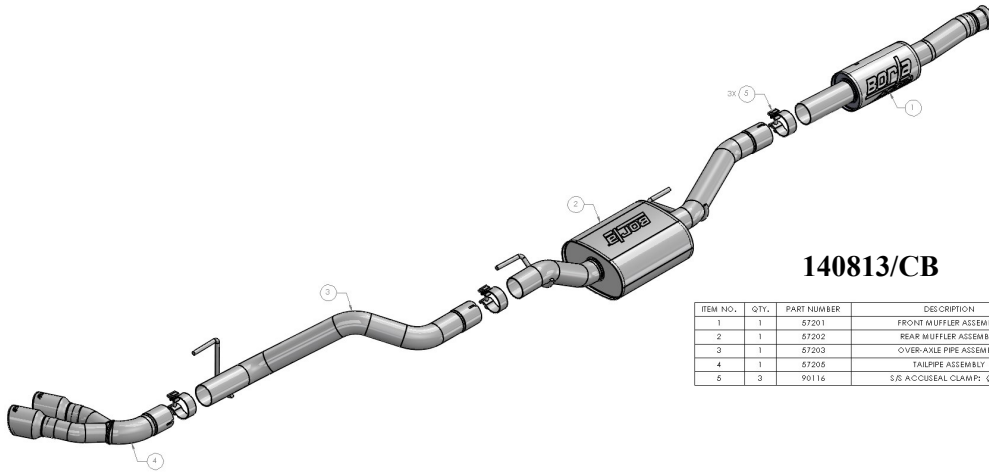

**140808/CB**

ITEM NO.	QTY.	PART NUMBER	DESCRIPTION
1	1	67199	FRONT MUFFLER ASSEMBLY
2	1	67202	REAR MUFFLER ASSEMBLY
3	1	67203	OVER-AXLE PIPE ASSEMBLY
4	1	480261	TURN-DOWN
5	3	90116	S/S ACOUSEAL CLAMP: Ø2.75

**140810/CB**

ITEM NO.	QTY.	PART NUMBER	DESCRIPTION
1	1	57201	FRONT MUFFLER ASSEMBLY
2	1	57202	REAR MUFFLER ASSEMBLY
3	1	57203	OVER-AXLE PIPE ASSEMBLY
4	1	480351	TURNDOWN
5	3	90116	S/S ACCUSEAL CLAMP: Ø2.75

**140811/CB**

ITEM NO.	QTY.	PART NUMBER	DESCRIPTION
1	1	57199	FRONT MUFFLER ASSEMBLY
2	1	57202	REAR MUFFLER ASSEMBLY
3	1	57203	OVER-AXLE PIPE ASSEMBLY
4	1	57205	TAILPIPE ASSEMBLY
5	3	90116	S/S ACCUSEAL CLAMP: Ø2.75

**140812/CB**

ITEM NO.	QTY.	PART NUMBER	DESCRIPTION
1	1	57200	FRONT MUFFLER ASSEMBLY
2	1	57202	REAR MUFFLER ASSEMBLY
3	1	57203	OVER-AXLE PIPE ASSEMBLY
4	1	57205	TAILPIPE ASSEMBLY
5	3	90116	S/S ACCUSEAL CLAMP: Ø2.75