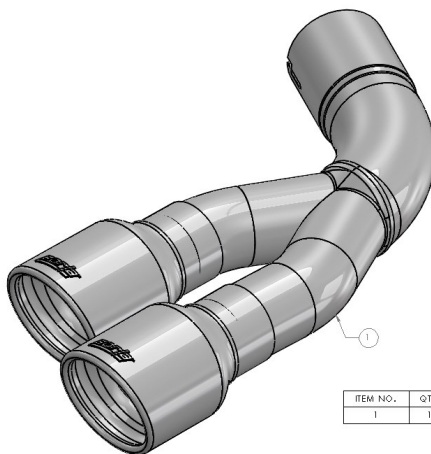

60701/CB

ITEM NO.	QTY.	PART NUMBER	DESCRIPTION
1	1	57205	TAILPIPE ASSEMBLY