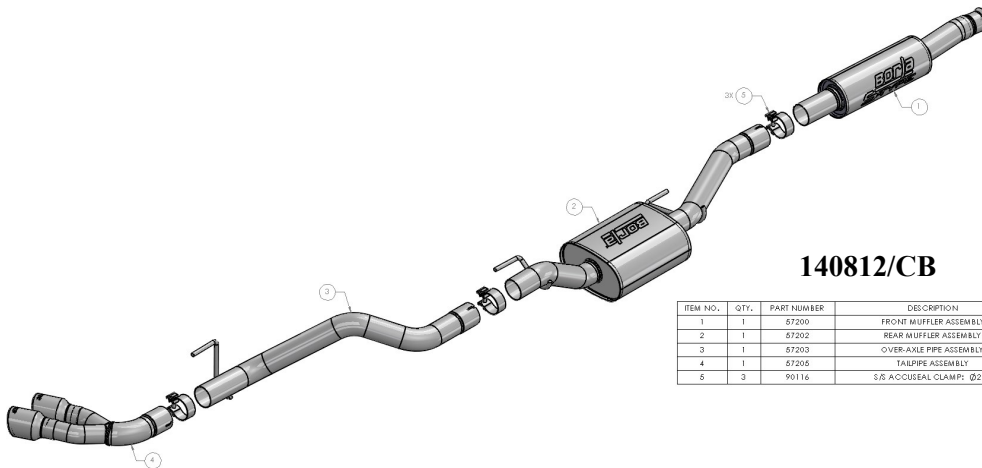

**140808/CB**

ITEM NO.	QTY.	PART NUMBER	DESCRIPTION
1	1	67199	FRONT MUFFLER ASSEMBLY
2	1	67202	REAR MUFFLER ASSEMBLY
3	1	67203	OVER-AXLE PIPE ASSEMBLY
4	1	480261	TURN-DOWN
5	3	90116	S/S ACOUSEAL CLAMP: Ø2.75

**140810/CB**

ITEM NO.	QTY.	PART NUMBER	DESCRIPTION
1	1	57201	FRONT MUFFLER ASSEMBLY
2	1	57202	REAR MUFFLER ASSEMBLY
3	1	57203	OVER-AXLE PIPE ASSEMBLY
4	1	480351	TURNDOWN
5	3	90116	S/S ACCUSEAL CLAMP: Ø2.75

**140811/CB**

ITEM NO.	QTY.	PART NUMBER	DESCRIPTION
1	1	57199	FRONT MUFFLER ASSEMBLY
2	1	57202	REAR MUFFLER ASSEMBLY
3	1	57203	OVER-AXLE PIPE ASSEMBLY
4	1	57205	TAILPIPE ASSEMBLY
5	3	90116	S/S ACCUSEAL CLAMP: Ø2.75

ITEM NO.	QTY.	PART NUMBER	DESCRIPTION
1	1	480351	TURNDOWN

**60701/CB**

ITEM NO.	QTY.	PART NUMBER	DESCRIPTION
1	1	57205	TAILPIPE ASSEMBLY