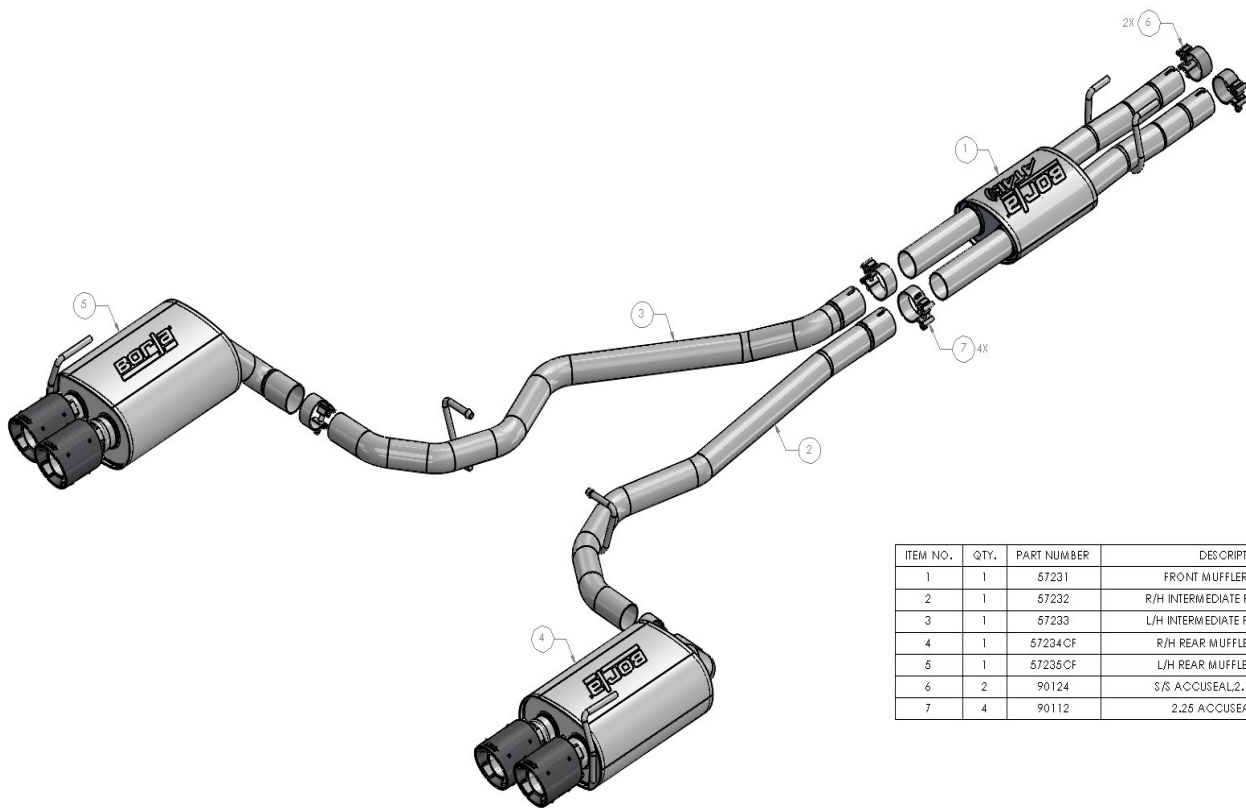

Borla Performance - Bill of Materials

140821CF

ITEM NO.	QTY.	PART NUMBER	DESCRIPTION
1	1	57231	FRONT MUFFLER ASSEMBLY
2	1	57232	R/H INTERMEDIATE PIPE ASSEMBLY
3	1	57233	L/H INTERMEDIATE PIPE ASSEMBLY
4	1	57234CF	R/H REAR MUFFLER ASSEMBLY
5	1	57236CF	L/H REAR MUFFLER ASSEMBLY
6	2	90124	S/S ACCUSEAL, 2.125" / 54mm:
7	4	90112	2.25 ACCUSEAL CLAMP