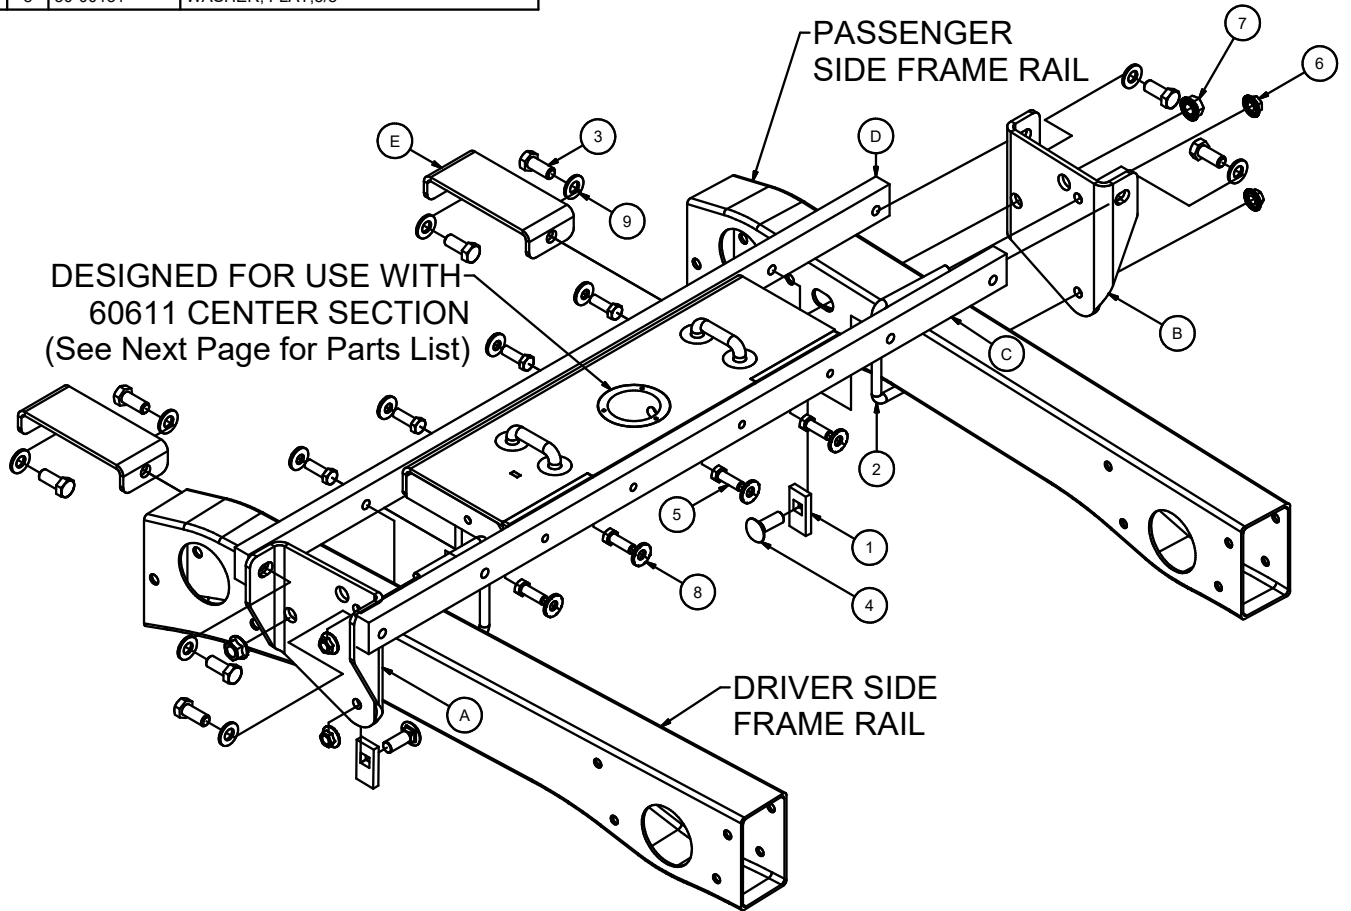

60696 SUBKIT Portion of 60687 Parts List

Parts List			
ITEM	QTY	PART NUMBER	DESCRIPTION
1	2	CM-SP9	.375 x 1.25 x 2.50" SQUARE HOLE SPACER
2	2	CM-1215-UBS	1/2-13 x 5 1/4 x 6 x 1 1/2 SQ U-BOLT
3	8	10-10038	HHCS, 5/8-11 UNC, 1-1/2, GRD8
4	2	10-10292	BOLT, CAR, 5/8-11 UNC, 1-3/4, GRD8, YZ
5	8	10-10334	HHCS, 1/2-13 UNC, 1-1/2, GRD8, YZ
6	4	20-00062	NUT, SER-FLANGE, 1/2-13 UNC, GRD8, YZ
7	2	20-00105	NUT, SER-FLANGE, 5/8-11 UNC, GRD8, YZ
8	8	30-00149	WASHER, S-CON, 1/2, YZ
9	8	30-00131	WASHER, FLAT, 5/8

Parts List			
ITEM	QTY	PART NUMBER	DESCRIPTION
A	1	60696-DS	DRIVER SIDE PLATE
B	1	60696-PS	PASSENGER SIDE PLATE
C	1	60696-RCA	REAR CROSS ARM (47.00")
D	1	60696-FCA	FRONT CROSS ARM (47.25")
E	2	60696-BR	BRACKET

60611 Portion of 60687 Parts List

Hardware List			
ITEM	QTY	PART NUMBER	DESCRIPTION
1	2	60612-CLA	SAFETY CHAIN LOOP ASSEMBLY
1.1	1	60612-UB	5/8" - 11 x 2.50" x 3.25" U-BOLT
1.2	4	5/8"	WASHER WIDE
1.3	2	CM-C113-UBS	U-BOLT SPRING
1.4	2	5_8-11 NYLOCK HEX NUT	5/8"-11-2B UNC NUT
2	2	3/8"	WASHER
3	3	M5-.080 x 20mm	FLAT HEAD C'SUNK CAP SCREW
4	1	M5 x 30mm HHFS	HEX HEAD FLANGE SCREW
5	1	M5-0.80 NYLOCK HEX NUT	NYLOCK HEX NUT

Parts List			
ITEM	QTY	PART NUMBER	DESCRIPTION
A	1	60611-WA	GOOSENECK CENTER SECTION
B	1	60611-CL	CENTER LOCATOR / TRIM SHIELD
C	1	66165	RUBBER COVER
D	1	CM-C60-B	TURNOVER BALL COMPLETE
E	1	CM-C60-H	VINYL HANDLE GRIP
F	1	CM-C60-R	.375" HANDLE ROD
G	1	CM-C600-CR	3.75 DIA. x .375" CHROME RING
H	1	CM-C600-CLP	CAST LOCK PIN
I	1	CM-C60-CS	7.5 LB COMPRESSION SPRING
J	1	CM-UE1	.300" U-SHAPED EDGING