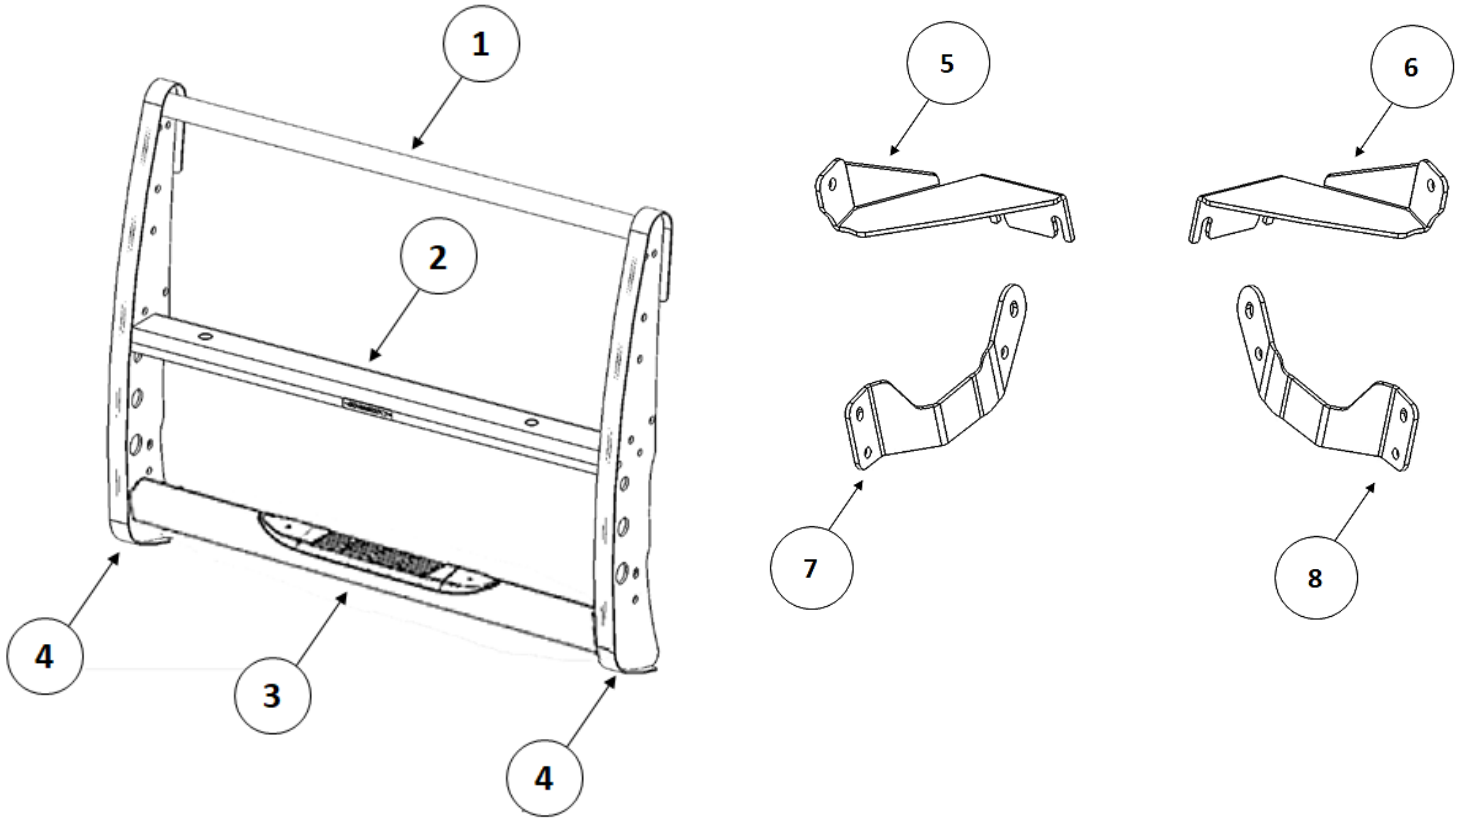

# PARTS INCLUDED IN THIS LIST:

ITEM	QTY.	PART NUMBER	DESCRIPTION	ITEM	QTY.	PART NUMBER	DESCRIPTION
1	1		Top Tube	5	1		Upper Bracket (Passenger)
2	1		Center Channel	6	1		Upper Bracket (Driver)
3	1		Step Tube	7	1		Lower Bracket (Passenger)
4	2		Side Plate	8	1		Lower Bracket (Driver)

# PARTS INCLUDED IN THIS LIST:

ITEM	QTY.	PART NUMBER	DESCRIPTION	TORQUE	ITEM	QTY.	PART NUMBER	DESCRIPTION
A	10	AST-T861G4	3/8" x 1 1/4" Hex Bolt	31 ft-lbs	G	10	AST-RP115G4	1/2" Flat Washer
B	10	AST-RPR07G4	3/8" Lock Washer		H	6	AST-TU120G4	1/2" Hex Nut
C	4	AST-RP120G4	3/8" Flat washer		I	4		M12 T-Bolt
D	4	AST-TU105G4	3/8" Hex Nut		J	4	AST-TU322G4	M12 Hex Nut
E	6	AST-T826G4	1/2" x 1 1/2" Hex Bolt	75 ft-lbs	K	4	ASH-E57	Vinyl Gasket
F	10	AST-RPR06G4	1/2" Lock Washer		L	1	AST-TU68	Bolt Guide
OEM TOW HOOK BOLTS / TORQUE 92 ft-lbs								