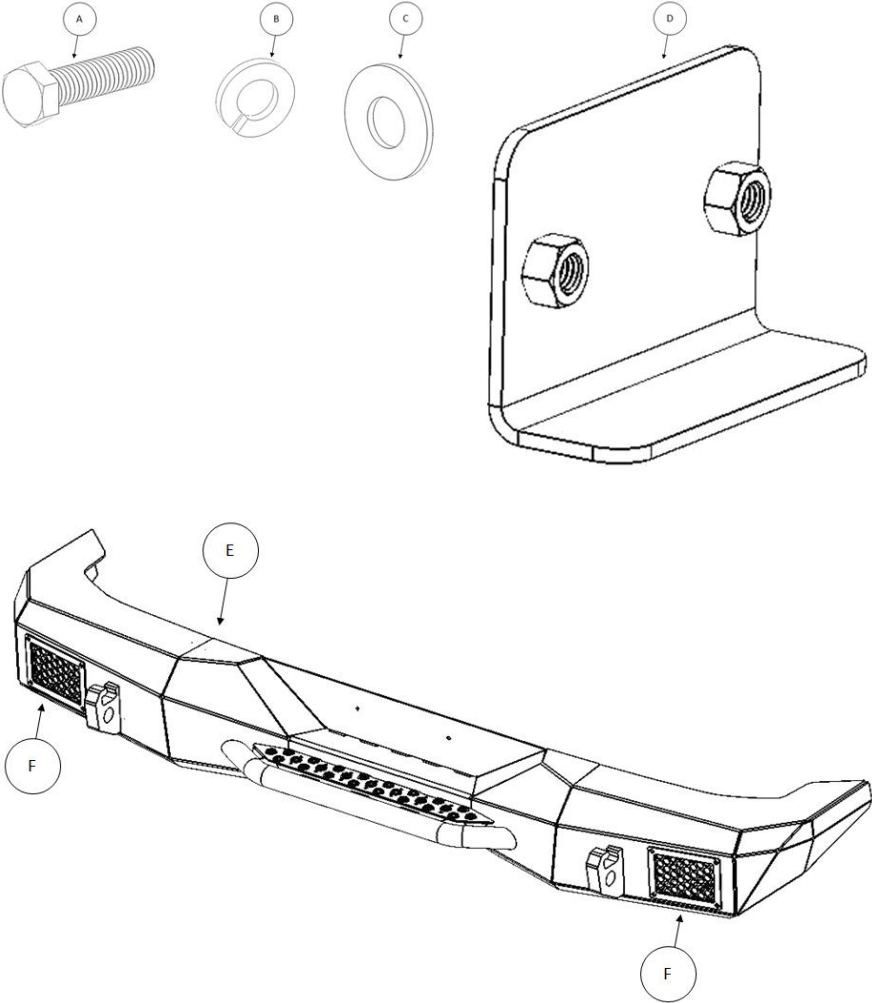

PARTS INCLUDED:

PART NO.

- 371110T

PRODUCT DESCRIPTION:

- ROCKLINE STUBBY REAR BUMPER

APPLICATION:

- JEEP WRANGLER JK

ITEM	QTY.	DESCRIPTION	QTY.
A		1/2" x 1 1/2" Hex Head Bolt	6
B		1/2" Lock Washer	6
C		1/2" Flat Washer	6
D		Nut Plate	2
E		Rockline Full Rear Bumper	1
F		Mesh Vent Cover (Driver, Pre-Installed)	1
G		Mesh Vent Cover (Passenger, Pre-Installed)	1