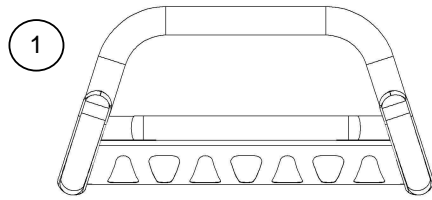

**Parts List:**

ITEM	QTY.	CODE	DESCRIPTION	TORQUE MAX.
1	1	52133	Dakar / Dakar Sport	-
	<b>1</b>	<b>BRK-52333</b>	<b>Brackets kit includes:</b>	-
2	1	523334AA	Main brackets set	-
3	1	523332AA	Auxiliary bracket set	-
4	4	5016472	1/2" Rod bolt	75 Lb.Ft
	<b>1</b>	<b>KTE-52133</b>	<b>Hardware kit includes:</b>	-
5	2		1/2 x 2" Hex head bolt, zinc plated	75 Lb.Ft
6	6		1/2" Flat washer, zinc plated	-
7	6		1/2" Lock washer, zinc plated	-
8	4		1/2" Hex nut, zinc plated	75 Lb.Ft
9	1		1/2" Bolt guide	-