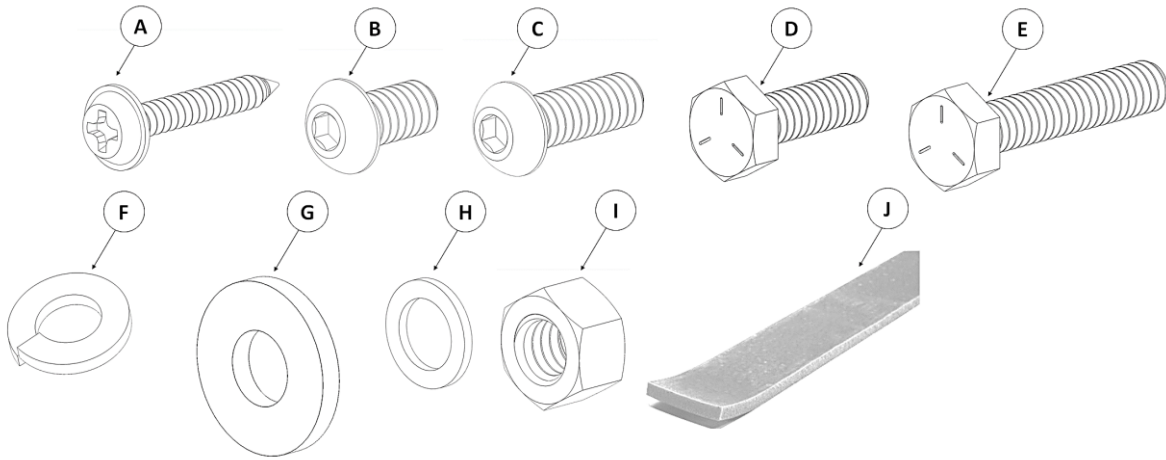

## HARDWARE INCLUDED IN THIS LIST:

ITEM	QTY.	PART NUMBER	DESCRIPTION	ITEM	QTY.	PART NUMBER	DESCRIPTION
A	10	90930A249	#10 x 1 1/8" Rounded Head Screw	F	30	AST-RPR70	1/4" Lock Washer
B	14	AST-T845	1/4" x 1/2" Button Head Screw	G	30	AST-RP02	1/4" Flat Washer
C	32	AST-T835	1/4" x 3/4" Button Head Screw	H	32	ASH-E151	1/4" Flat Washer (Plastic)
D	8	AST-T870	1/4" x 3/4" Hex Bolt	I	30	AST-TU12	1/4" Hex Nut
E	8	AST-T799	1/4" x 1 1/4" Hex Bolt	J	2	SM400-06	Adhesive Backed Foam Tape

## PARTS INCLUDED IN THIS LIST:

ITEM	QTY.	PART #	DESCRIPTION	ITEM	QTY.	PART #	DESCRIPTION
1	1		Side Rail & Crossbar Cap Bracket Assembly (Driver)	5	1		Side Rail & Crossbar Cap Bracket Assembly (Passenger)
2	5		Crossbar	6	1		Rear cover
3	1		Front Cover	7	1		Rear Base
4	1		Front Base	8	4		Clamp Bracket
				9	4		Strap Bracket