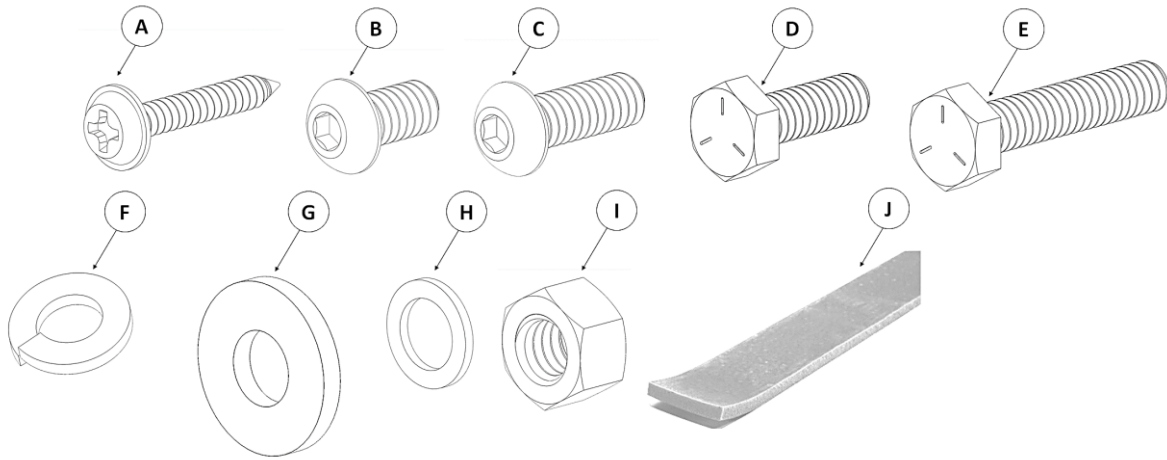

HARDWARE INCLUDED IN THIS LIST:

ITEM	QTY.	PART NUMBER	DESCRIPTION	ITEM	QTY.	PART NUMBER	DESCRIPTION
A	12	90930A249	#10 x 1 1/8" Rounded Head Screw	F	30	AST-RPR70	1/4" Lock Washer
B	14	AST-T845	1/4" x 1/2" Button Head Screw	G	30	AST-RP02	1/4" Flat Washer
C	32	AST-T835	1/4" x 3/4" Button Head Screw	H	32	ASH-E151	1/4" Flat Washer (Plastic)
D	8	AST-T870	1/4" x 3/4" Hex Bolt	I	30	AST-TU12	1/4" Hex Nut
E	8	AST-T799	1/4" x 1 1/4" Hex Bolt	J	2	SM400-06	Adhesive Backed Foam Tape

5934058T

PARTS INCLUDED IN THIS LIST:

ITEM	QTY.	PART #	DESCRIPTION	ITEM	QTY.	PART #	DESCRIPTION
1	1		Side Rail & Crossbar Cap Bracket Assembly (Driver)	5	1		Side Rail & Crossbar Cap Bracket Assembly (Passenger)
2	6		Crossbar	6	1		Rear cover
3	1		Front Cover	7	1		Rear Base
4	1		Front Base	8	4		Clamp Bracket
				9	4		Strap Bracket