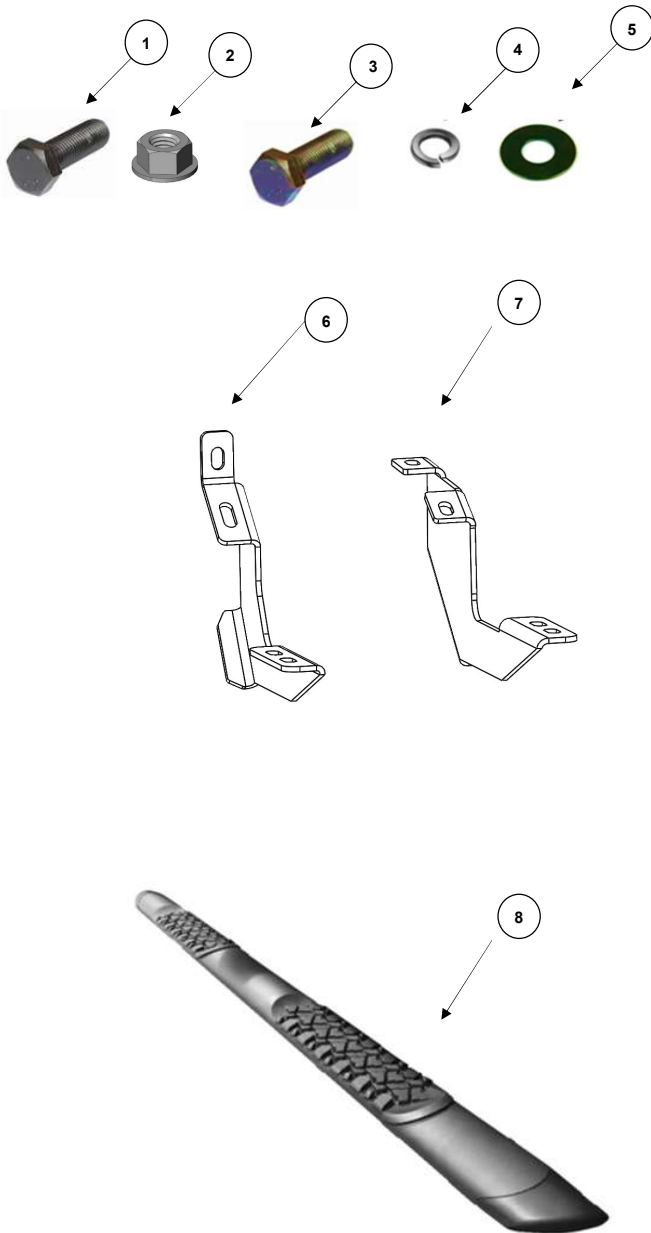

GORRHINO®

Included Parts: V3306880T

Item	Qty.		Description
1	12	part	M8 x 25mm. Hex bolt
2	12	part	M8 Flange nut
3	12	part	Hex bolt M10 x 35mm
4	12	part	lock washer M10 G.N.
5	12	part	flat washer M10 G.N.
6	4	part	central bracket
7	1	set	front bracket
8	1	set	Side step Vertex