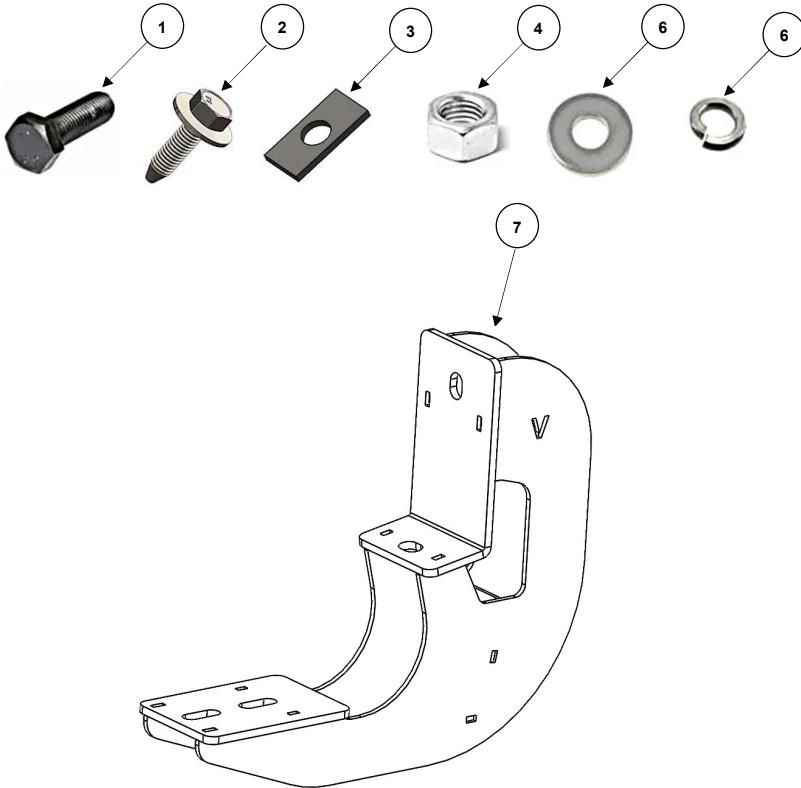

GO RHINO®

V3404887T Parts

PARTS INCLUDED IN THIS LIST:

ITEM	QTY.	DESCRIPTION
1	16	M8 X 25MM. HEX BOLT
2	16	M8 X 30MM. SEMS HEX BOLT
3	16	BOLT SHIM
4	16	M8 – 1.25 HEX NUT
5	16	M8 FLAT WASHER
6	16	M8 LOCKWASHER
7	8 Pc.	VERTEX V3 BRACKET