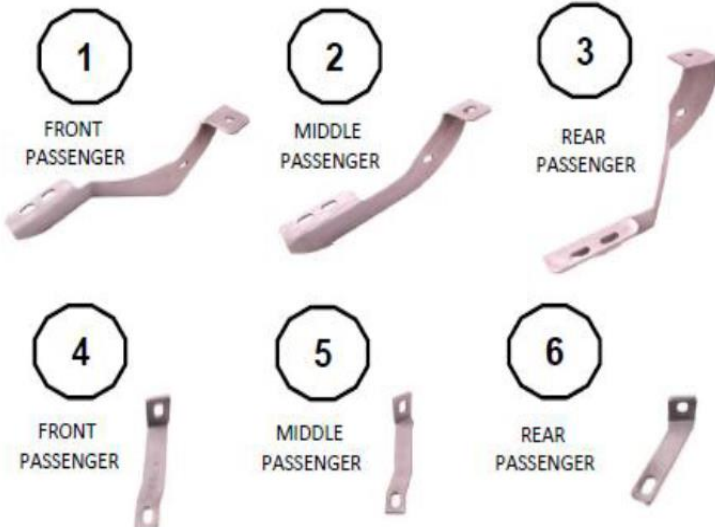

## V3405187T Parts

PARTS INCLUDED IN THIS LIST:

Item	Quant.		Description
1	1	Set	Front Cab Bracket
2	1	Set	Middle Cab Bracket
3	1	Set	Rear Cab Bracket
4	1	Set	Front Auxiliary Bracket
5	1	Set	Middle Auxiliary Bracket
6	1	Set	Rear Auxiliary Bracket
7	6	Pcs	5/16" Bolt Plate
8	6	Pcs	5/16" Flat Washer
9	6	Pcs	5/16" Lock Washer
10	6	Pcs	5/16" Hex Nut - 11 Ft. Lbs.
11	2	Pcs	1/2" Flat Washer
12	6	Pcs	3/8" X 1" Carriage Bolt - 30 Ft. Lbs.
13	6	Pcs	3/8" Flat Washer
14	6	Pcs	3/8" Lock Washer
15	6	Pcs	3/8" Hex Nut - 30 Ft. Lbs.
16	12	Pcs	M8 x 25 mm Hex Bolt
17	12	Pcs	Flange nut M8
18	12	Pcs	Shim

1 pair Vertex V3 Side Steps