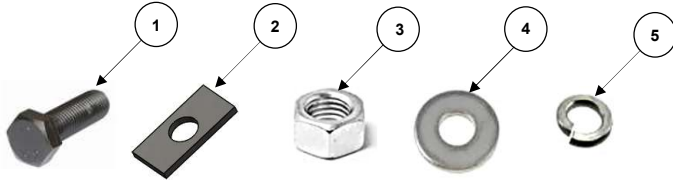

GO RHINO®

V3415587T Parts

PARTS INCLUDED IN THIS LIST:

Item	Qty.	Description
1	12	M8 x 25mm. Hex bolt
2	12	Screw shim
3	30	M8 Hex nut
4	30	5/16" lock washer
5	30	5/16" flat washer
6	6	Bracket Vertex

1 pair Vertex V3 Side Steps