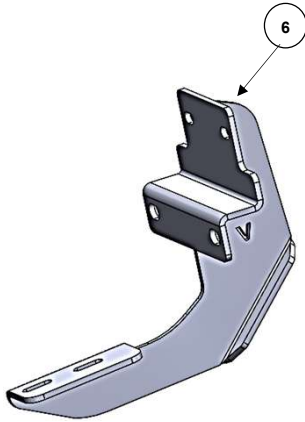

GO RHINO®

V3415587T Parts

PARTS INCLUDED IN THIS LIST:

Item	Qty.	Description
1	12	M8 x 25mm. Hex bolt
2	12	Screw shim
3	30	M8 Hex nut
4	30	5/16" lock washer
5	30	5/16" flat washer
6	6	Bracket Vertex

1 pair Vertex V3 Side Steps