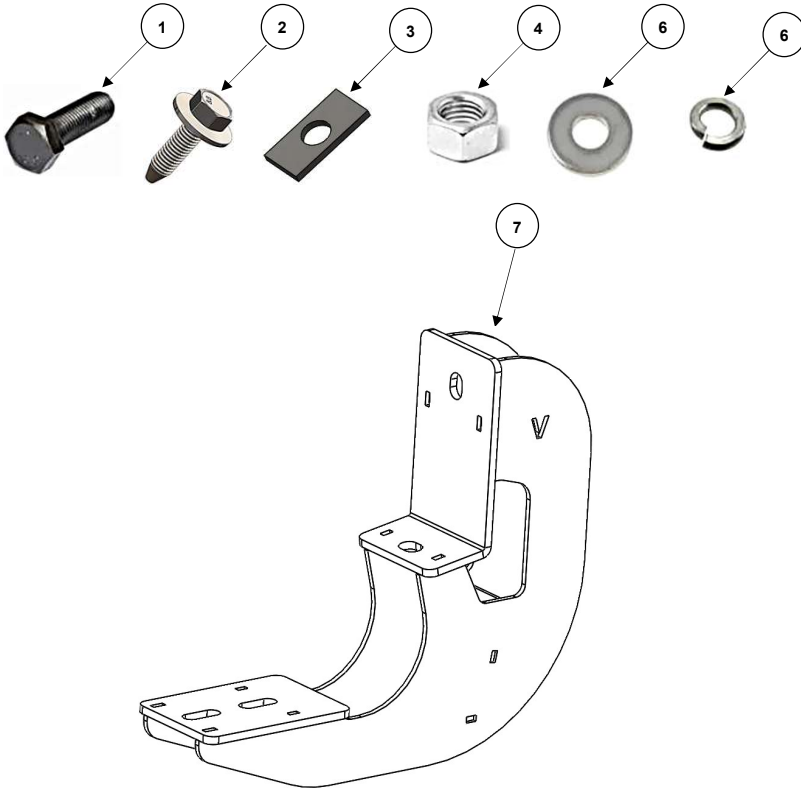

## V3415880T Parts

PARTS INCLUDED IN THIS LIST:

ITEM	QTY.	DESCRIPTION
1	16	M8 X 25MM. HEX BOLT
2	16	M8 X 30MM. SEMS HEX BOLT
3	16	BOLT SHIM
4	16	M8 – 1.25 HEX NUT
5	16	M8 FLAT WASHER
6	16	M8 LOCKWASHER
7	8 Pc.	VERTEX V3 BRACKET

1 pair Vertex V3 Side Steps