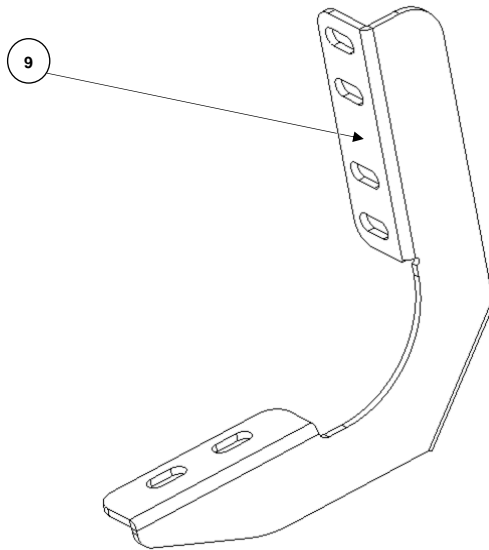

GORRHINO®

V3417680T Parts

PARTS INCLUDED IN THIS LIST:

Item	Quant.	Description
1	6	3/8" Clip nut
2	12	3/8 X 1 1/4" Hex head bolt
3	18	3/8" Flat washer
4	12	3/8" Lock washer
5	6	3/8" Hex nut
6	12	M8 x 25 mm Hex Bolt
7	12	Flange nut M8
8	12	Shim
9	6 Pcs	Front / Central / Rear bracket

1 pair Vertex V3 Side Steps