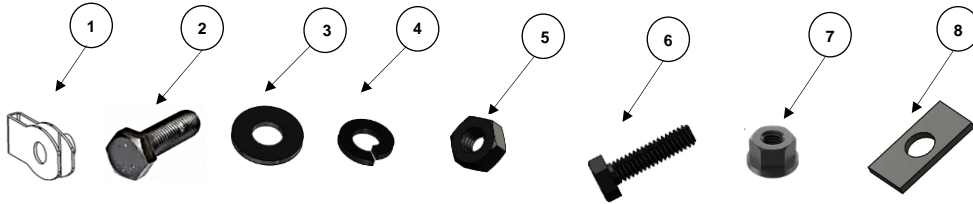

GORRHINO®

V3417680T Parts

PARTS INCLUDED IN THIS LIST:

Item	Quant.	Description
1	6	3/8" Clip nut
2	12	3/8 X 1 1/4" Hex head bolt
3	18	3/8" Flat washer
4	12	3/8" Lock washer
5	6	3/8" Hex nut
6	12	M8 x 25 mm Hex Bolt
7	12	Flange nut M8
8	12	Shim
9	6 Pcs	Front / Central / Rear bracket

1 pair Vertex V3 Side Steps