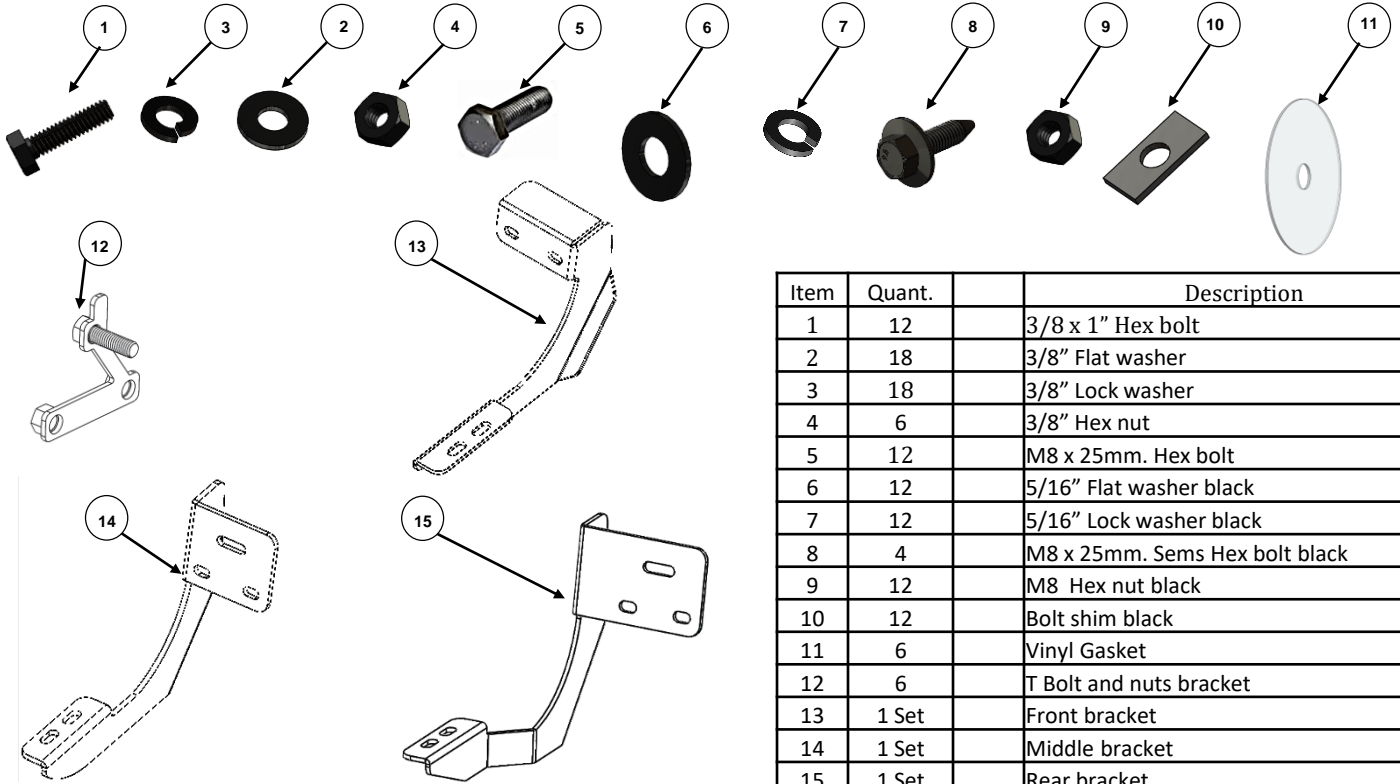

GO RHINO®

V3420687T Parts

PARTS INCLUDED IN THIS LIST:

Item	Quant.	Description
1	12	3/8 x 1" Hex bolt
2	18	3/8" Flat washer
3	18	3/8" Lock washer
4	6	3/8" Hex nut
5	12	M8 x 25mm. Hex bolt
6	12	5/16" Flat washer black
7	12	5/16" Lock washer black
8	4	M8 x 25mm. Sems Hex bolt black
9	12	M8 Hex nut black
10	12	Bolt shim black
11	6	Vinyl Gasket
12	6	T Bolt and nuts bracket
13	1 Set	Front bracket
14	1 Set	Middle bracket
15	1 Set	Rear bracket

1 pair Vertex V3 Side Steps