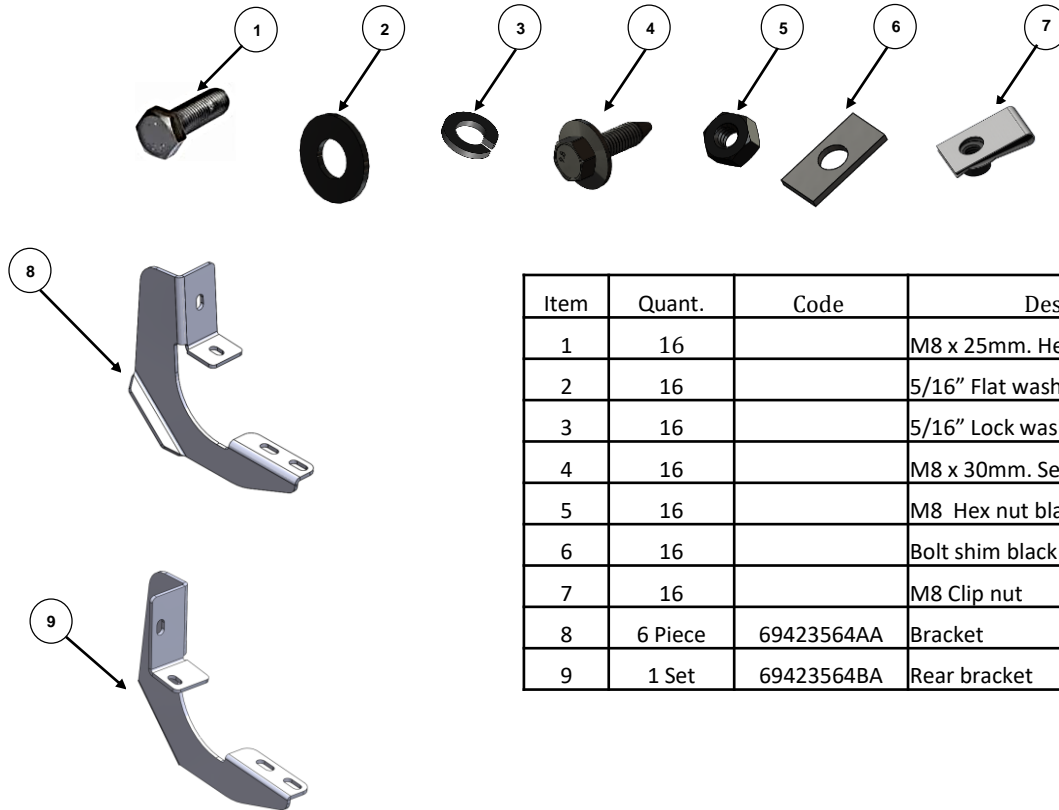

## INSTALLATION INSTRUCTIONS

PARTS INCLUDED IN THIS LIST:

Item	Quant.	Code	Description
1	16		M8 x 25mm. Hex bolt
2	16		5/16" Flat washer black
3	16		5/16" Lock washer black
4	16		M8 x 30mm. Sems Hex bolt black
5	16		M8 Hex nut black
6	16		Bolt shim black
7	16		M8 Clip nut
8	6 Piece	69423564AA	Bracket
9	1 Set	69423564BA	Rear bracket

1 pair Vertex V3 Side Steps