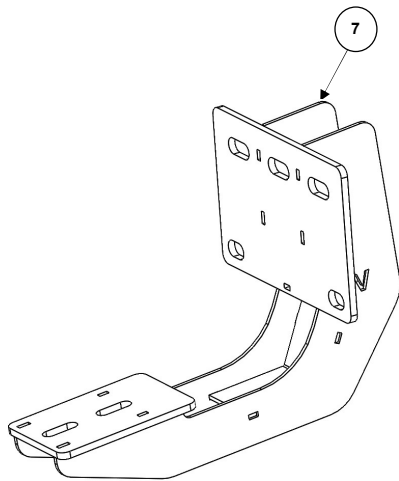

## V3430687T Parts

PARTS INCLUDED IN THIS LIST:

ITEM	QTY.	DESCRIPTION
1	12	M8 X 25 HEX BOLT ( BLACK )
2	12	½ X 1" SHIM ( BLACK )
3	12	M8 FLANGE NUT ( BLACK )
4	18	M8-1.25 HEX NUT
5	18	5/16" FLAT WASHER
6	18	5/16" LOCK WASHER
7	6 PZ	VERTEX V3 BRACKETS