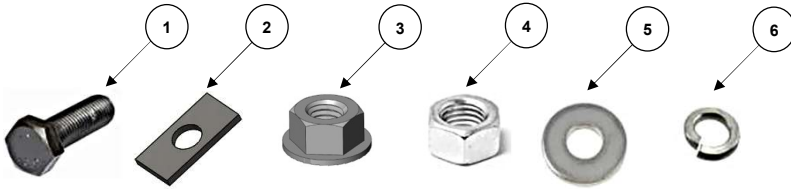

## V3430687T Parts

PARTS INCLUDED IN THIS LIST:

ITEM	QTY.	DESCRIPTION
1	12	M8 X 25 HEX BOLT ( BLACK )
2	12	½ X 1" SHIM ( BLACK )
3	12	M8 FLANGE NUT ( BLACK )
4	18	M8-1.25 HEX NUT
5	18	5/16" FLAT WASHER
6	18	5/16" LOCK WASHER
7	6 PZ	VERTEX V3 BRACKETS

1 pair Vertex V3 Side Steps