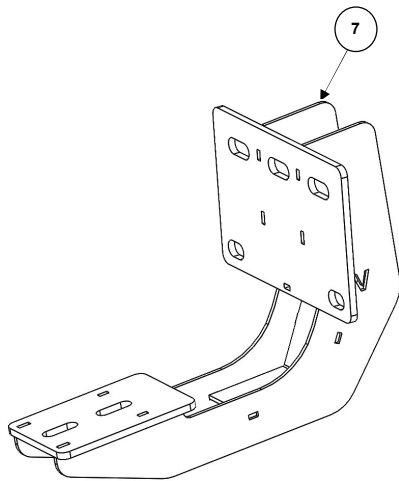

GO RHINO®

V3439980T Parts

PARTS INCLUDED IN THIS LIST:

ITEM	QTY.	DESCRIPTION
1	12	M8 X 25 HEX BOLT (BLACK)
2	12	½ X 1" SHIM (BLACK)
3	12	M8 FLANGE NUT (BLACK)
4	18	M8-1.25 HEX NUT
5	18	5/16" FLAT WASHER
6	18	5/16" LOCK WASHER
7	6 PZ	VERTEX V3 BRACKETS

1 pair Vertex V3 Side Steps