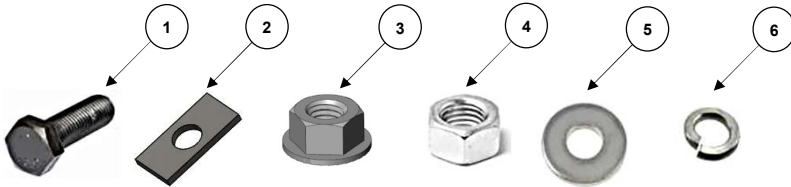

GO RHINO®

V3439980T Parts

PARTS INCLUDED IN THIS LIST:

ITEM	QTY.	DESCRIPTION
1	12	M8 X 25 HEX BOLT (BLACK)
2	12	½ X 1" SHIM (BLACK)
3	12	M8 FLANGE NUT (BLACK)
4	18	M8-1.25 HEX NUT
5	18	5/16" FLAT WASHER
6	18	5/16" LOCK WASHER
7	6 PZ	VERTEX V3 BRACKETS

1 pair Vertex V3 Side Steps