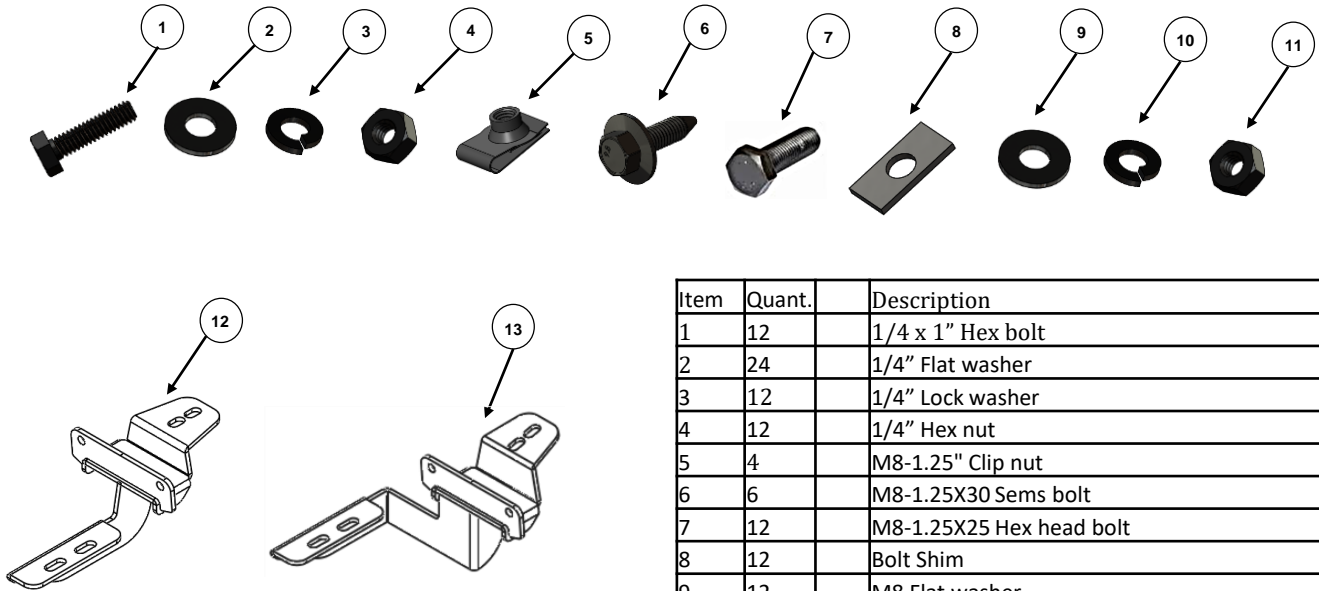

## V3450568T Parts

PARTS INCLUDED IN THIS LIST:

Item	Quant.	Description
1	12	1/4 x 1" Hex bolt
2	24	1/4" Flat washer
3	12	1/4" Lock washer
4	12	1/4" Hex nut
5	4	M8-1.25" Clip nut
6	6	M8-1.25X30 Sems bolt
7	12	M8-1.25X25 Hex head bolt
8	12	Bolt Shim
9	12	M8 Flat washer
10	12	M8 Lock washer
11	12	M8-1.25 Hex nut
12	4	Front and center Bracket
113	2	Rear Bracket

1 pair Vertex V3 Side Steps