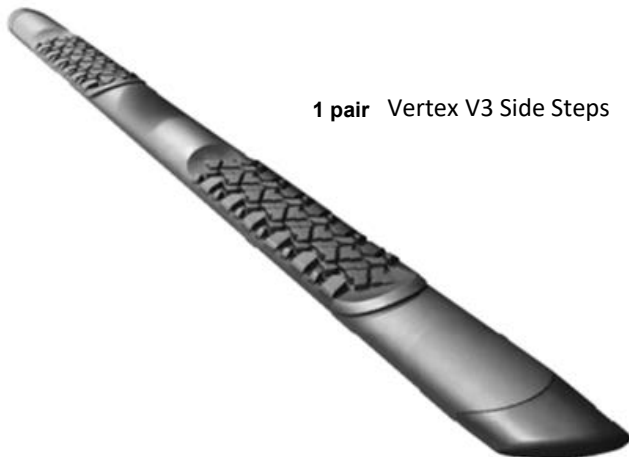

## V3450568T Parts

PARTS INCLUDED IN THIS LIST:

Item	Quant.	Description
1	12	1/4 x 1" Hex bolt
2	24	1/4" Flat washer
3	12	1/4" Lock washer
4	12	1/4" Hex nut
5	4	M8-1.25" Clip nut
6	6	M8-1.25X30 Sems bolt
7	12	M8-1.25X25 Hex head bolt
8	12	Bolt Shim
9	12	M8 Flat washer
10	12	M8 Lock washer
11	12	M8-1.25 Hex nut
12	4	Front and center Bracket
113	2	Rear Bracket

1 pair Vertex V3 Side Steps