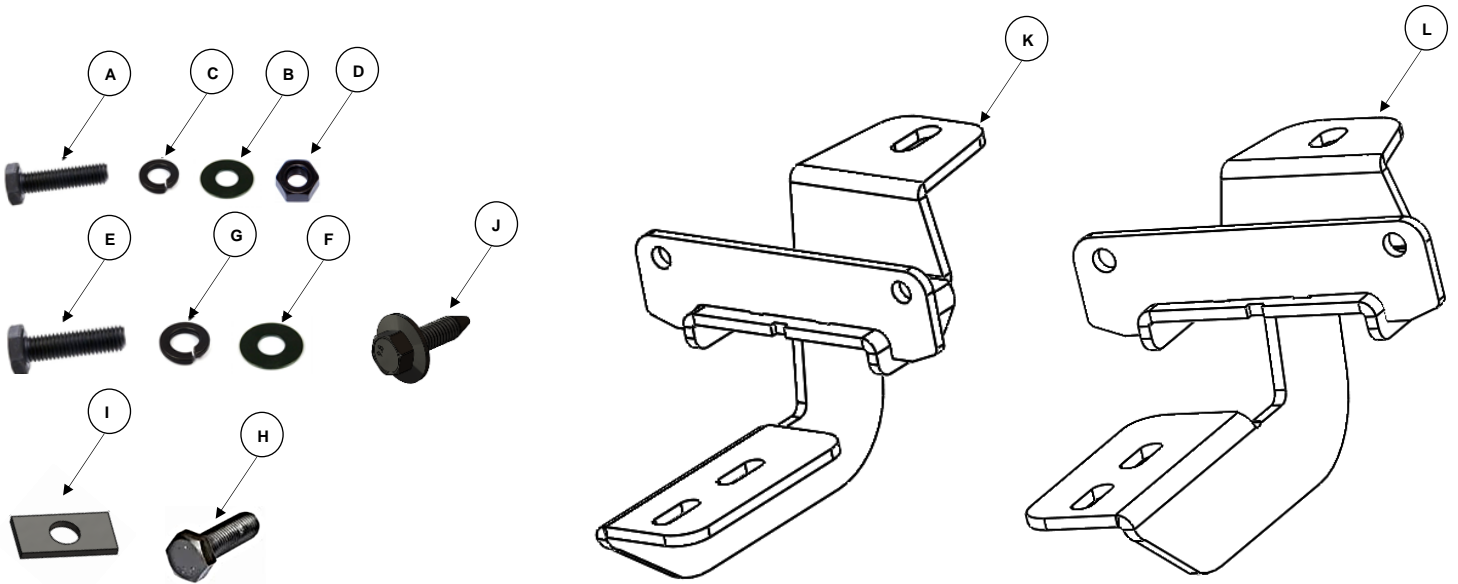

GO RHINO®

V3451687T Parts

PARTS INCLUDED IN THIS LIST:

ITEM	QTY.	DESCRIPTION	ITEM	QTY.	DESCRIPTION
A	16	1/4" x 1" Hex Bolt	H	16	M8 Hex nut
B	32	1/4" Flat Washer	I	16	Bolt shim
C	16	1/4" Lock Washer	J	8	M8 x 30 mm Sems bolt
D	16	1/4" Hex Nut	K	2 SET	Front/Front Center Bracket (driver shown)
E	16	M8 x 25mm. Hex bolt	L	2 SET	Rear/Rear Center Bracket (driver shown)
F	16	5/16" Flat washer	M		
G	16	5/16 Lock washer	N		

1 pair Vertex V3 Side Steps