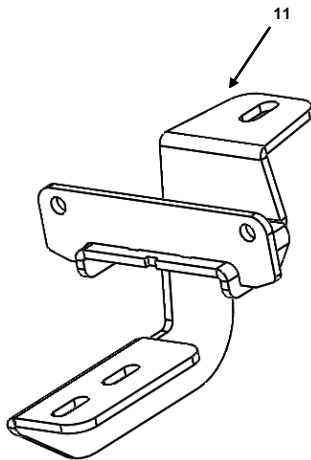

## V3492752T Parts

PARTS INCLUDED IN THIS LIST:

Item	Quant.	Description
1	8	1/4 x 1" Hex bolt
2	16	1/4" Flat washer
3	8	1/4" Lock washer
4	8	1/4" Hex nut
5	8	M8 x 25mm. Hex bolt
6	8	5/16" Flat washer
7	8	5/16" Lock washer
8	4	Sems M8 Hex bolt
9	8	M8 Hex nut
10	8	Bolt shim
11	2 Set	Front / central bracket ( Driver shown)