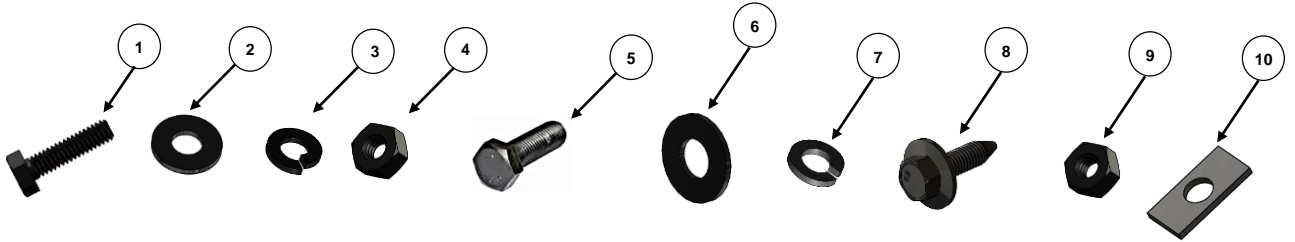

## V3492752T Parts

PARTS INCLUDED IN THIS LIST:

Item	Quant.	Description
1	8	1/4 x 1" Hex bolt
2	16	1/4" Flat washer
3	8	1/4" Lock washer
4	8	1/4" Hex nut
5	8	M8 x 25mm. Hex bolt
6	8	5/16" Flat washer
7	8	5/16" Lock washer
8	4	Sems M8 Hex bolt
9	8	M8 Hex nut
10	8	Bolt shim
11	2 Set	Front / central bracket ( Driver shown)

1 pair Vertex V3 Side Steps