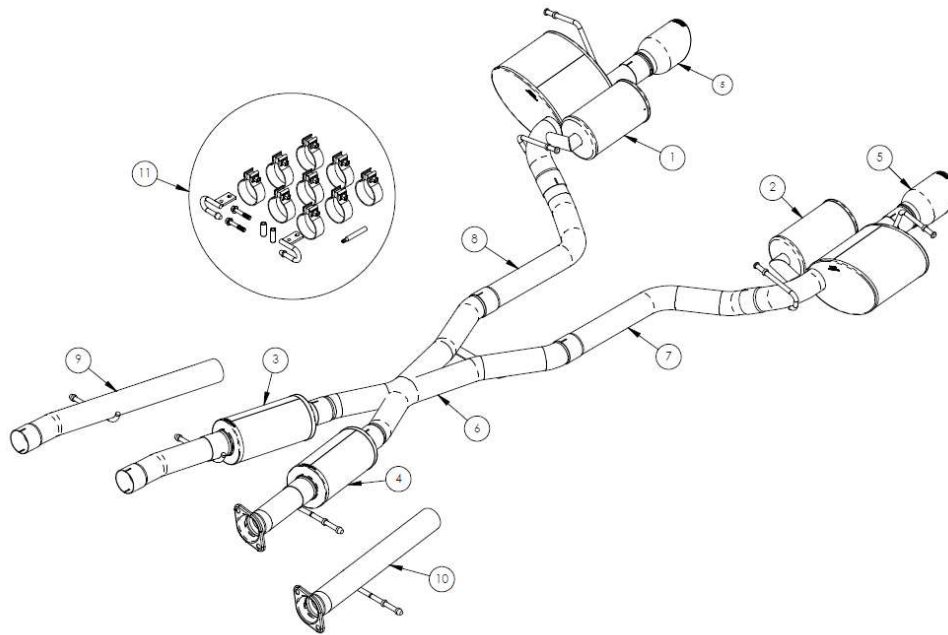

21058(BLK)

Sport - 14466(BLK) Bill of Materials

- 3. 17GC2036 – Tunnel Muffler Assembly – Passenger
- 4. 17GC2037 – Tunnel Muffler Assembly – Driver

Xtreme - 21058(BLK) Bill of Materials

- 9. 17GC4066 – Tunnel Head Pipe Assembly – Passenger
- 10. 17GC4067 – Tunnel Head Pipe Assembly – Driver

14466(BLK)/21058(BLK) Shared Bill of Materials

- 1. 17GC2040 – Rear Muffler Assembly – Passenger
 - 2. 17GC2041 – Rear Muffler Assembly – Driver
 - 5. 99TK3010 – Tip Assembly (Qty 2)
 - 6. 17GC4005 – X-Pipe Assembly
 - 7. 17GC4051 – Axle Pipe – Driver
 - 8. 17GC4052 – Axle Pipe – Passenger
 - 11. 17GC7035 – Hardware Kit
-