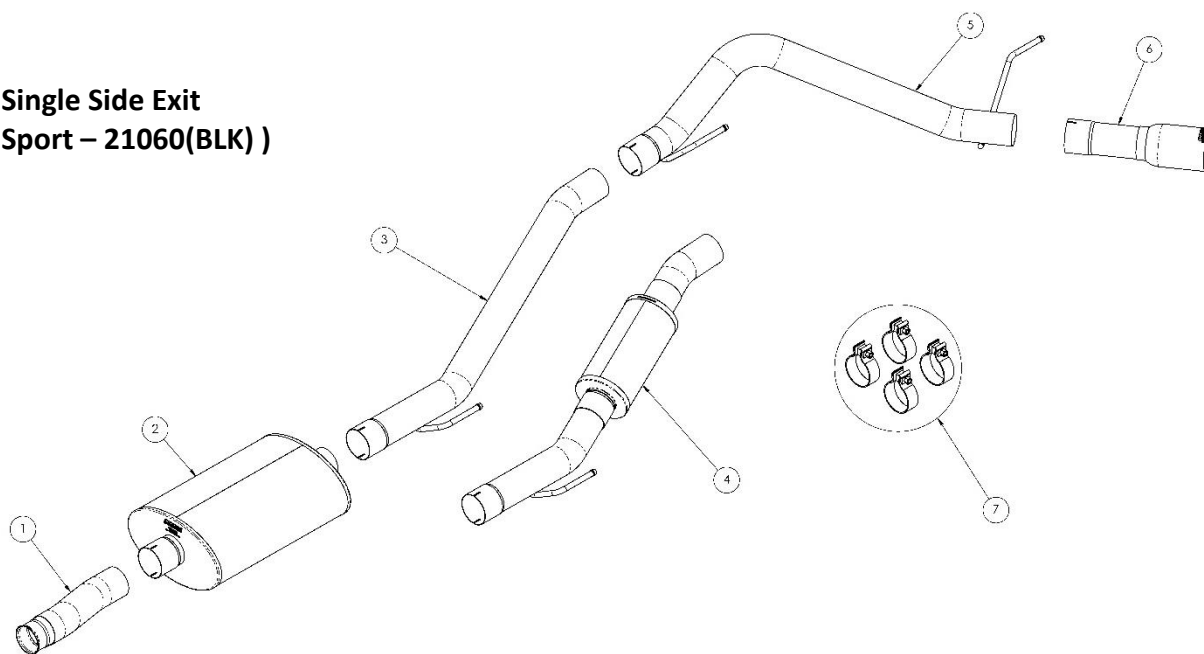

**Single Side Exit
Sport – 21060(BLK)**

BILL OF MATERIALS

1.	Headpipe Assembly (28JT4000)	2.	Muffler Assembly (28JT2000)
3.	Mid Pipe Assembly (Sport Only) (28JT4008)	4.	Pack Muffler Assembly (Touring Only) (28JT2004)
5.	Single Side Exit Tail Pipe Assembly (28JT4013)	6.	Tip Assembly (25TC3000)
7.	Hardware Kit (18DR7033)		