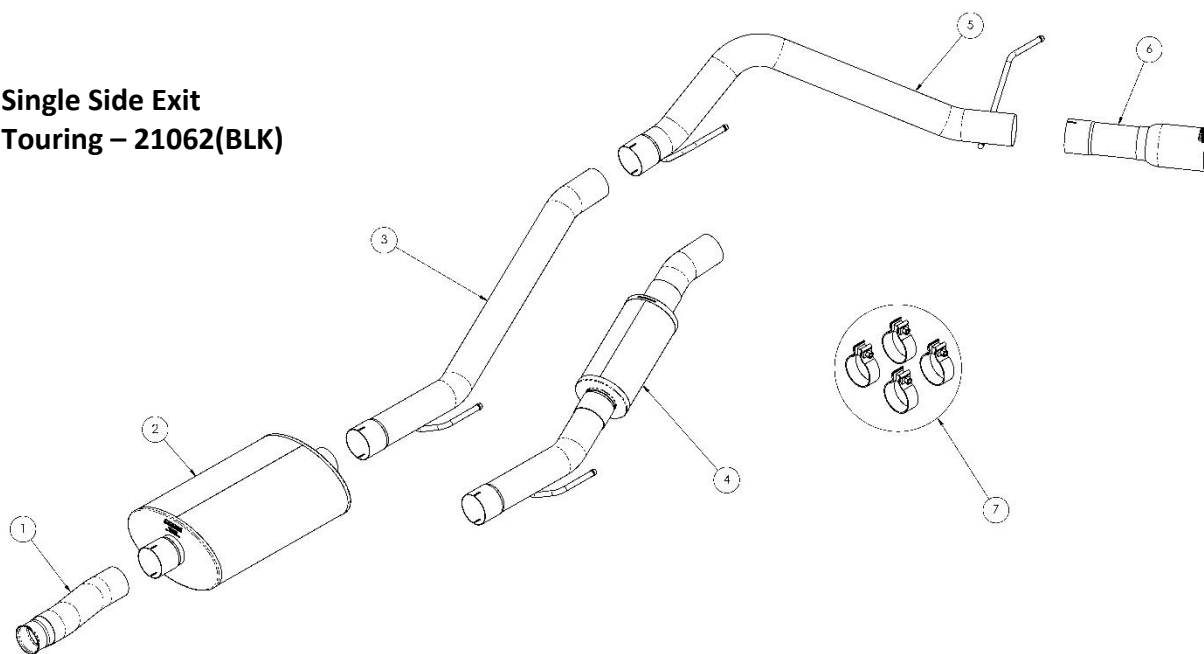

**Single Side Exit  
Touring – 21062(BLK)**

**BILL OF MATERIALS**

1.	Headpipe Assembly (28JT4000)	2.	Muffler Assembly (28JT2000)
3.	Mid Pipe Assembly (Sport Only) (28JT4008)	4.	Pack Muffler Assembly (Touring Only) (28JT2004)
5.	Single Side Exit Tail Pipe Assembly (28JT4013)	6.	Tip Assembly (25TC3000)
7.	Hardware Kit (18DR7033)		