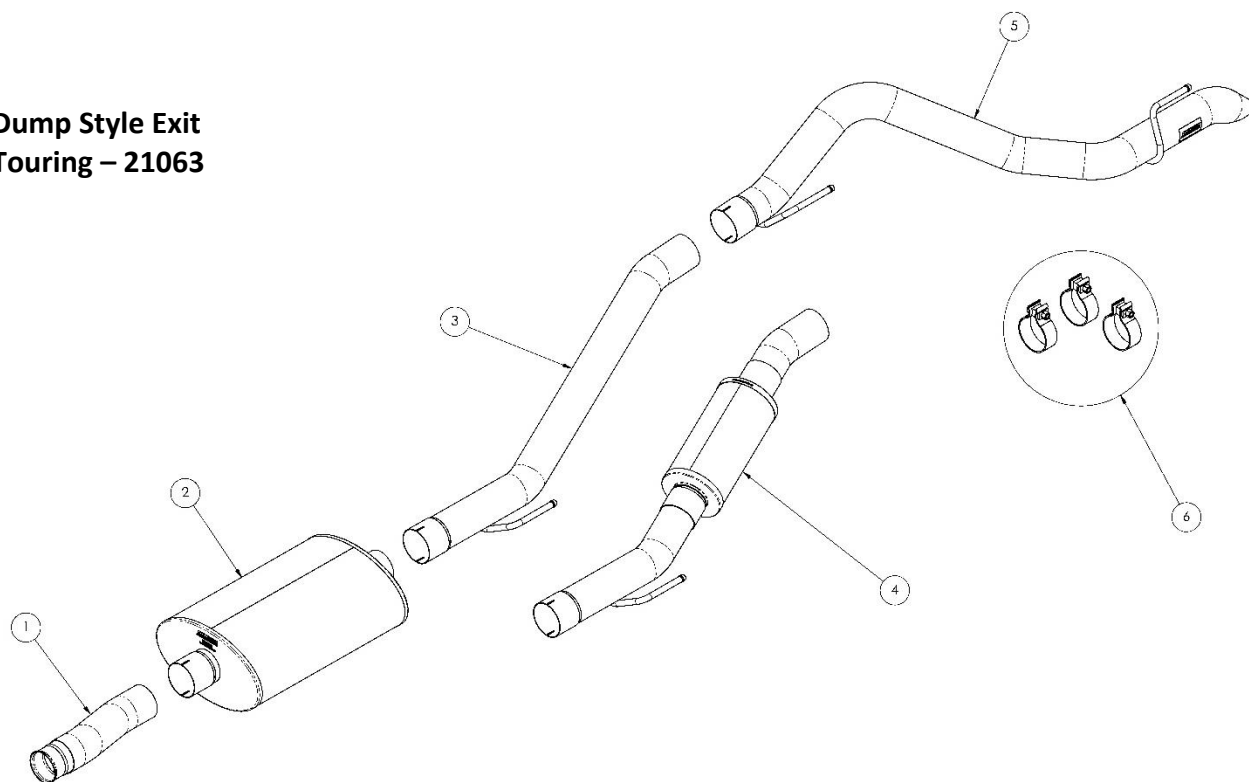

**Dump Style Exit
Touring – 21063**

BILL OF MATERIALS

1.	Headpipe Assembly (28JT4000)	2.	Muffler Assembly (28JT2000)
3.	Mid Pipe Assembly (Sport Only) (28JT4008)	4.	Pack Muffler Assembly (Touring Only) (28JT2004)
5.	Dump Exit Tail Pipe Assembly (28JT4013)	6.	Hardware Kit (20FF7026)