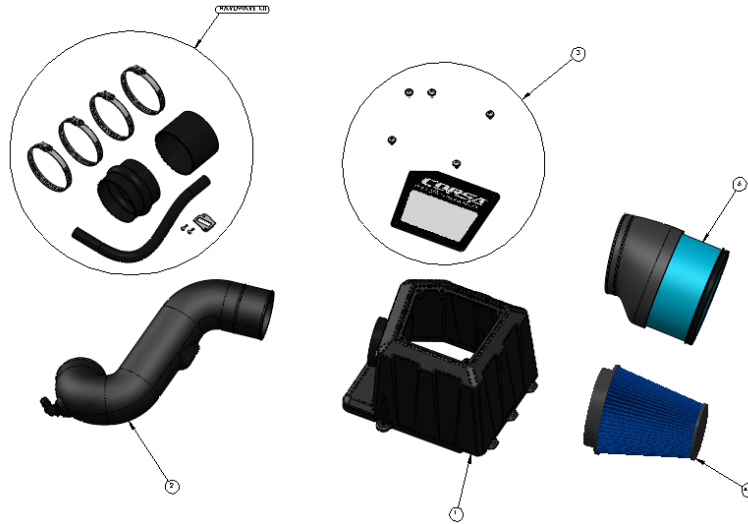

CHEVY SILVERADO 5.3L
GMC SIERRA 5.3L
 255-45953 Closed Box Air Intake

PREASSEMBLED MATERIALS

1. CORSA Air Box (412221)		2. CORSA Air Duct (441306)		3. CORSA Lid Assembly (652084)	
Filter Adapter (460641)	1	5/8" Elbow Fitting (59034143)	1	Lid Screw (5900)	5
6mm Bolt (59012210)	3	5/8" Grommet (59045103)	1	Rubber Washer (59045101)	5
Flat Washer (59020104)	3				
Lock Washer (59020114)	3				

FILTER OPTIONS

4. MaxFlow 5 Oiled Filter (5119)

HARDWARE KIT

#56 Clamp (52056)	1	#64 Clamp (52064)	3	Breather Hose (53005)	16.5 in
Ø4.0" Hump Hose (53206)	1	Ø4"XØ3.5" Reducer (53310)	1	MAF Gasket (5619754)	1
MAF Screw (59051214)	2				